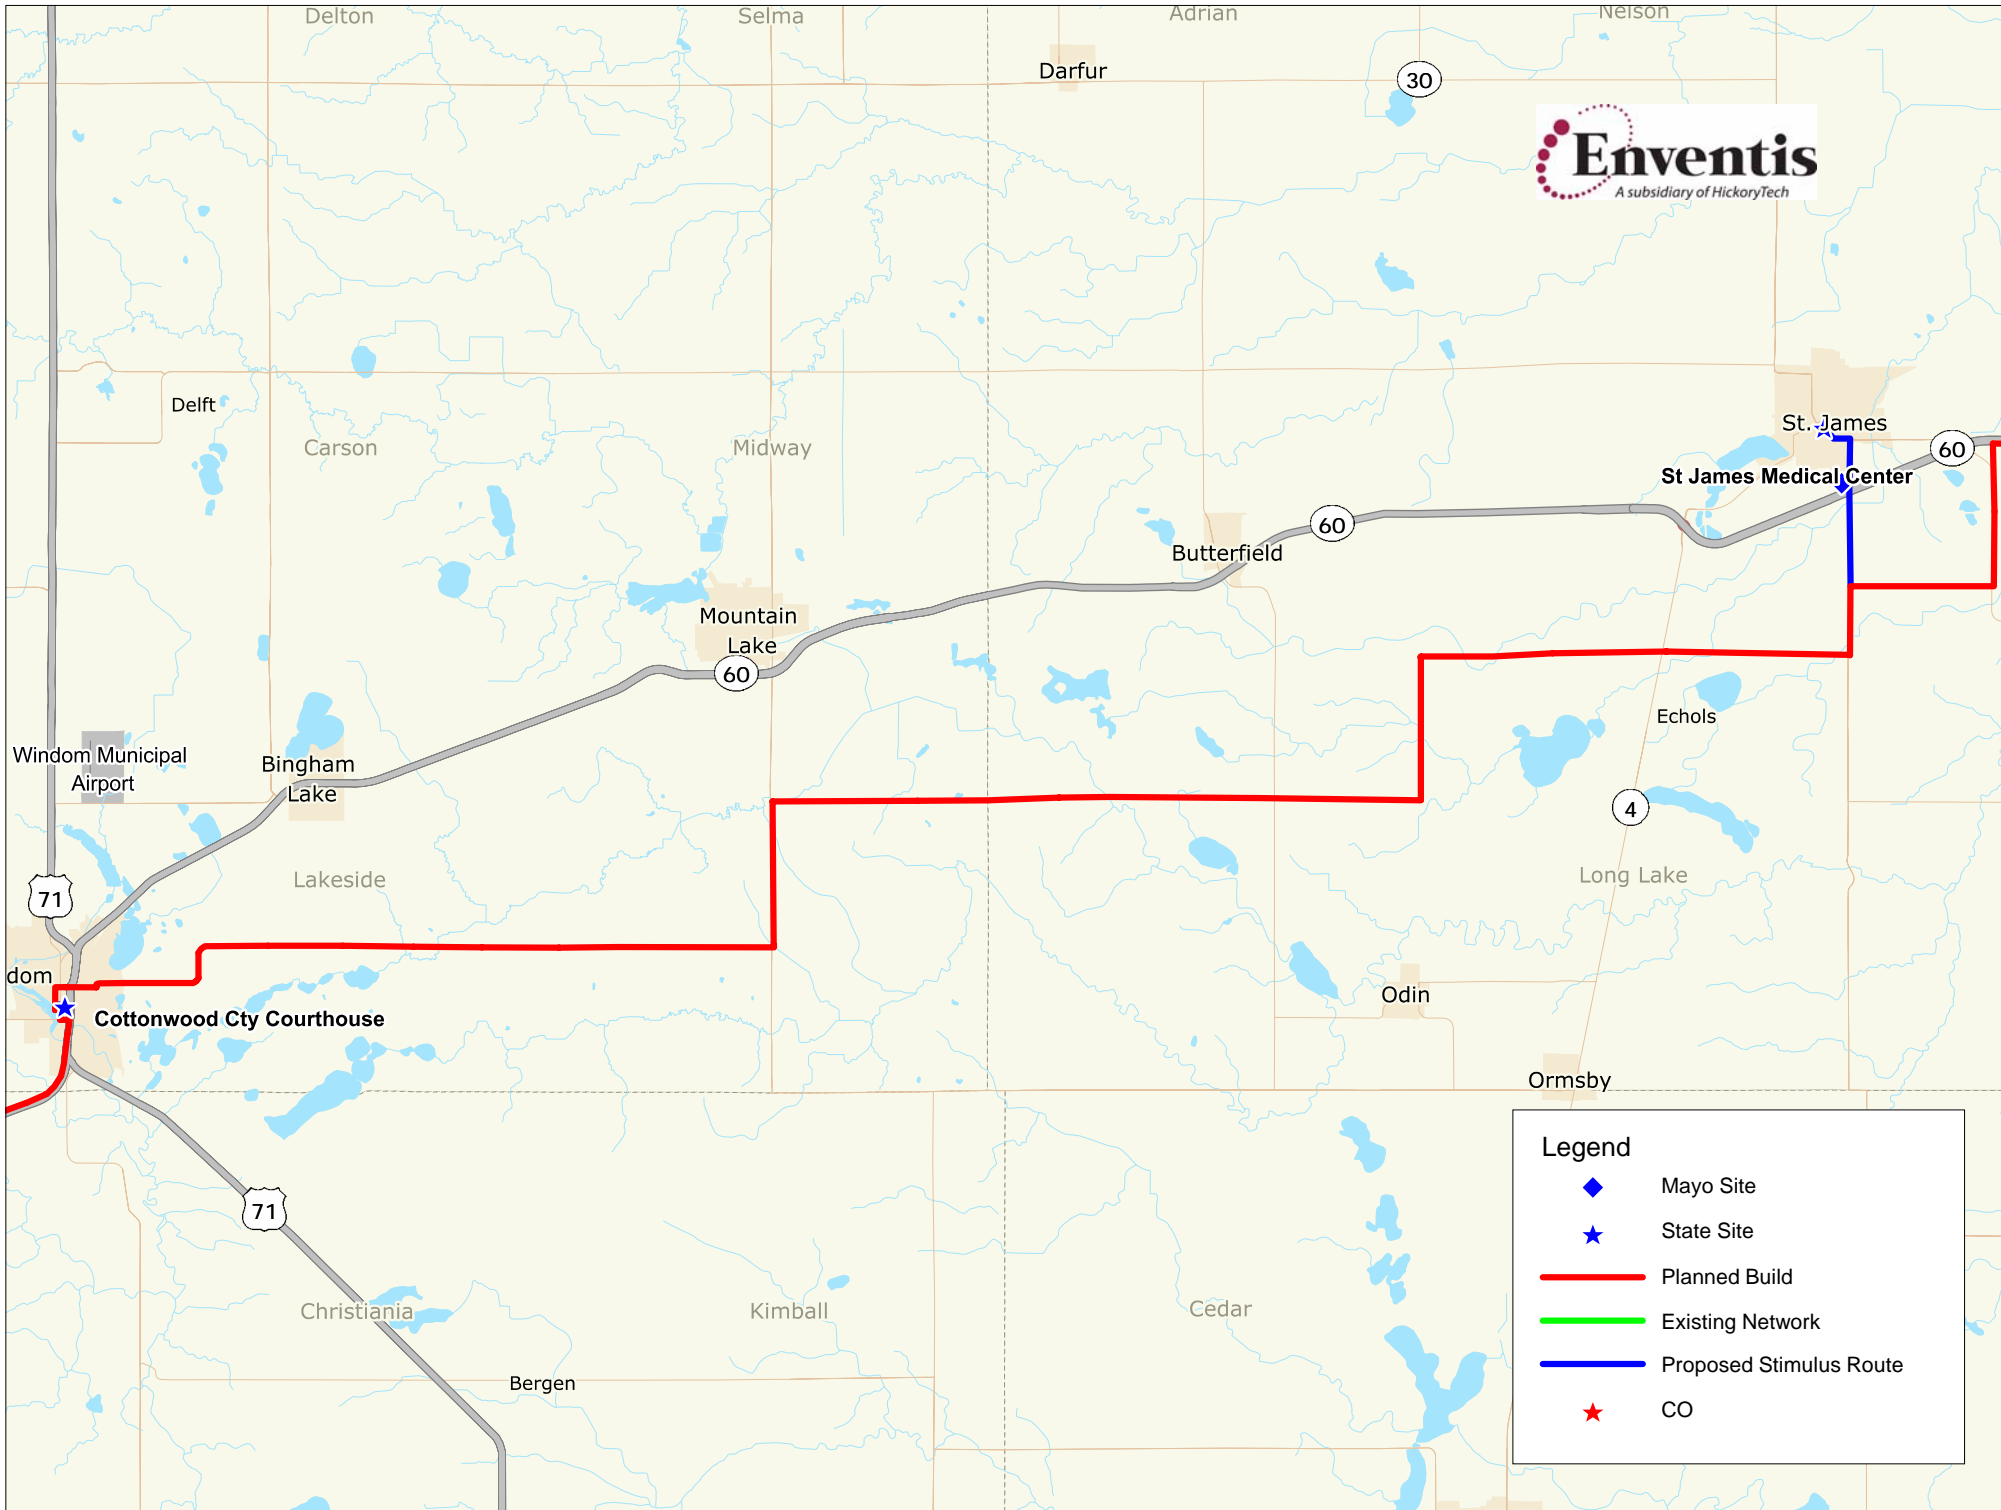

Legend

- ◆ Mayo Site
- ★ State Site
- Planned Build
- Existing Network
- Proposed Stimulus Route
- ★ CO

Legend

- ◆ Mayo Site
- ★ State Site
- Planned Build
- Existing Network
- Proposed Stimulus Route
- ★ CO

Map labels include cities and towns such as Saint Peter, Cleveland, Cordova, Le Center, Wells, Cannon City, Faribault, Faribault TC, Warsaw, Walcott, Richland, Kenyon, Washington, Lime, Jamestown, Madison Lake, Elysian, Waterville, Morrystown, Warsaw, Medford, Mankato, Le Ray, Janesville, Iosco, Blooming Grove, Deerfield, Merton, Ellington, Decoria, Saint Clair, McPherson, Alton, St. Mary, Waseca, Woodville, Meriden, Owatonna, Owatonna Clinic, Havana, Meriden, Ellendale, New Richland Clinic, Berlin, Summit, Ellendale, Geneva, Waldorf, Freedom, Wilton, Otisco, Lemond, Somerset, Aurora, Ripley, Beauford, Medo, Freedom, Wilton, Otisco, Lemond, Somerset, Aurora, Ripley, Pemberton, Danville, Vivian, Minnesota Lake, Minnesota, Dunbar, Freeborn, Hartland, Path, Neway, and Dennison. Road numbers shown include 112, 99, 21, 22, 13, 60, 246, 56, 680, 14, 83, 30, and 218.