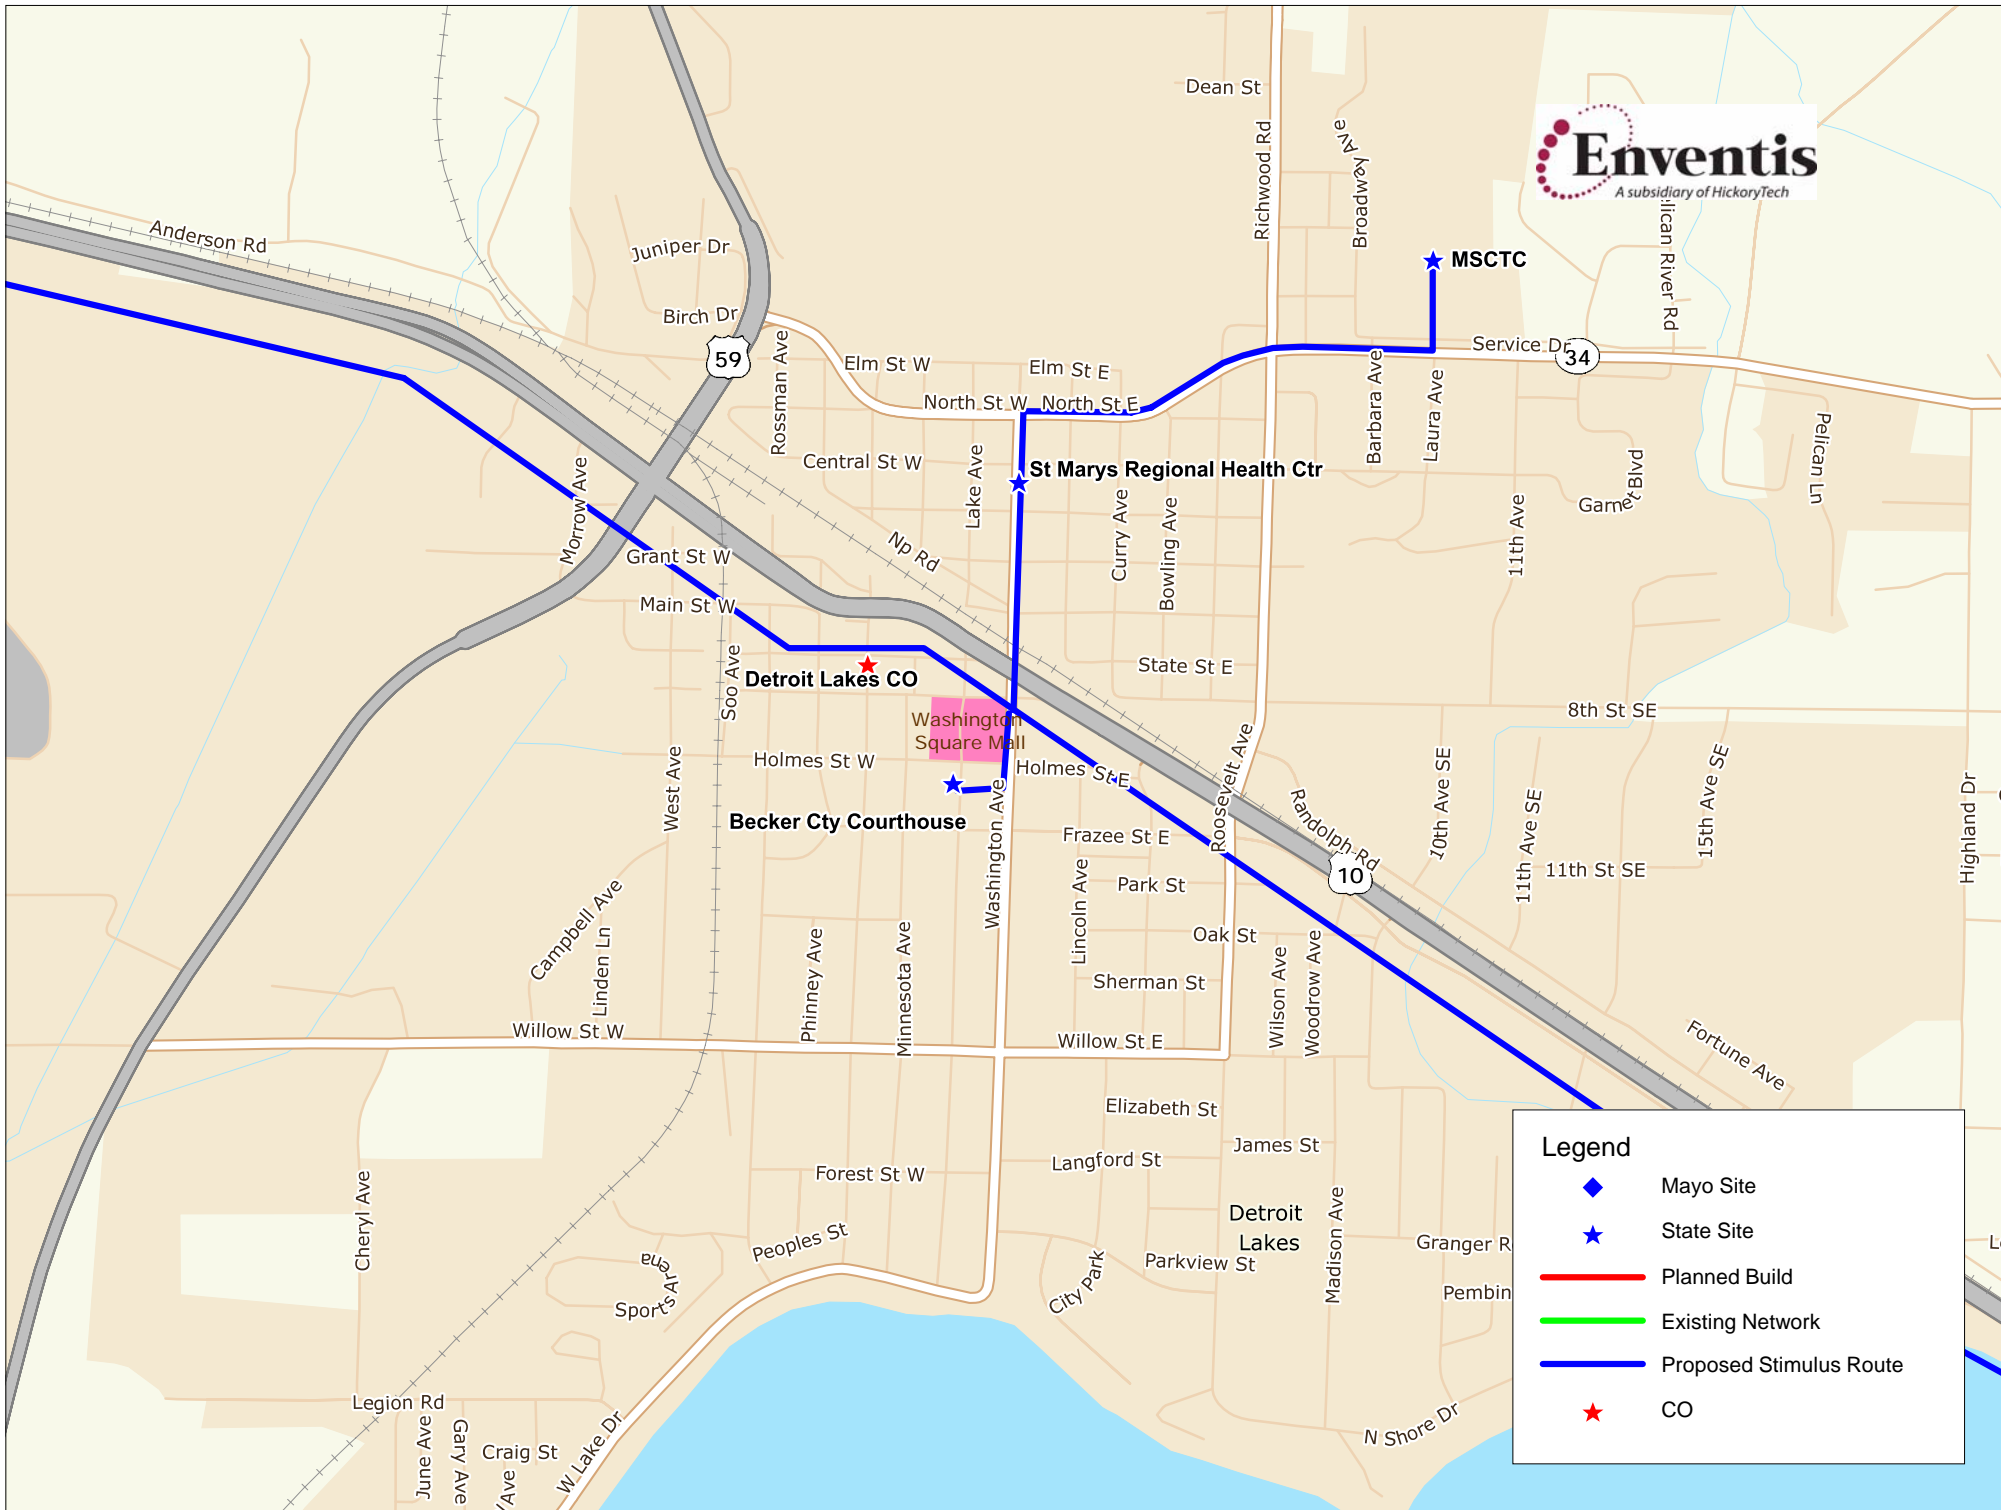

Legend

- ◆ Mayo Site
- ★ State Site
- Planned Build
- Existing Network
- Proposed Stimulus Route
- ★ CO

Legend

- ◆ Mayo Site
- ★ State Site
- Planned Build
- Existing Network
- Proposed Stimulus Route
- ★ CO

Legend

- ◆ Mayo Site
- ★ State Site
- Planned Build
- Existing Network
- Proposed Stimulus Route
- ★ CO

St Josephs Medical Ctr

Brainerd - Crow Wing County

BRAINERD CC - Central Lakes CC

Legend

- ◆ Mayo Site
- ★ State Site
- Planned Build
- Existing Network
- Proposed Stimulus Route
- ★ CO

Map labels include cities and towns such as Saint Peter, Cleveland, Cordova, Le Center, Wells, Cannon City, Faribault, Faribault TC, Warsaw, Walcott, Richland, Kenyon, Washington, Lime, Jamestown, Madison Lake, Elysian, Waterville, Morrystown, Warsaw, Medford, Mankato, Le Ray, Janesville, Iosco, Blooming Grove, Deerfield, Merton, Ellington, Decoria, Saint Clair, McPherson, Alton, St. Mary, Waseca, Woodville, Meriden, Owatonna, Owatonna Clinic, Havana, Meriden, Ellendale, New Richland Clinic, Berlin, Summit, Ellendale, Geneva, Waldorf, Freedom, Wilton, Otisco, Lemond, Somerset, Aurora, Ripley, Beauford, Medo, Freedom, Wilton, Otisco, Lemond, Somerset, Aurora, Ripley, Pemberton, Danville, Vivian, Minnesota Lake, Minnesota, Dunbar, Freeborn, Hartland, Path, Neway, and Dennison. Road numbers shown include 112, 99, 21, 22, 13, 60, 246, 56, 680, 14, 83, 30, and 218.