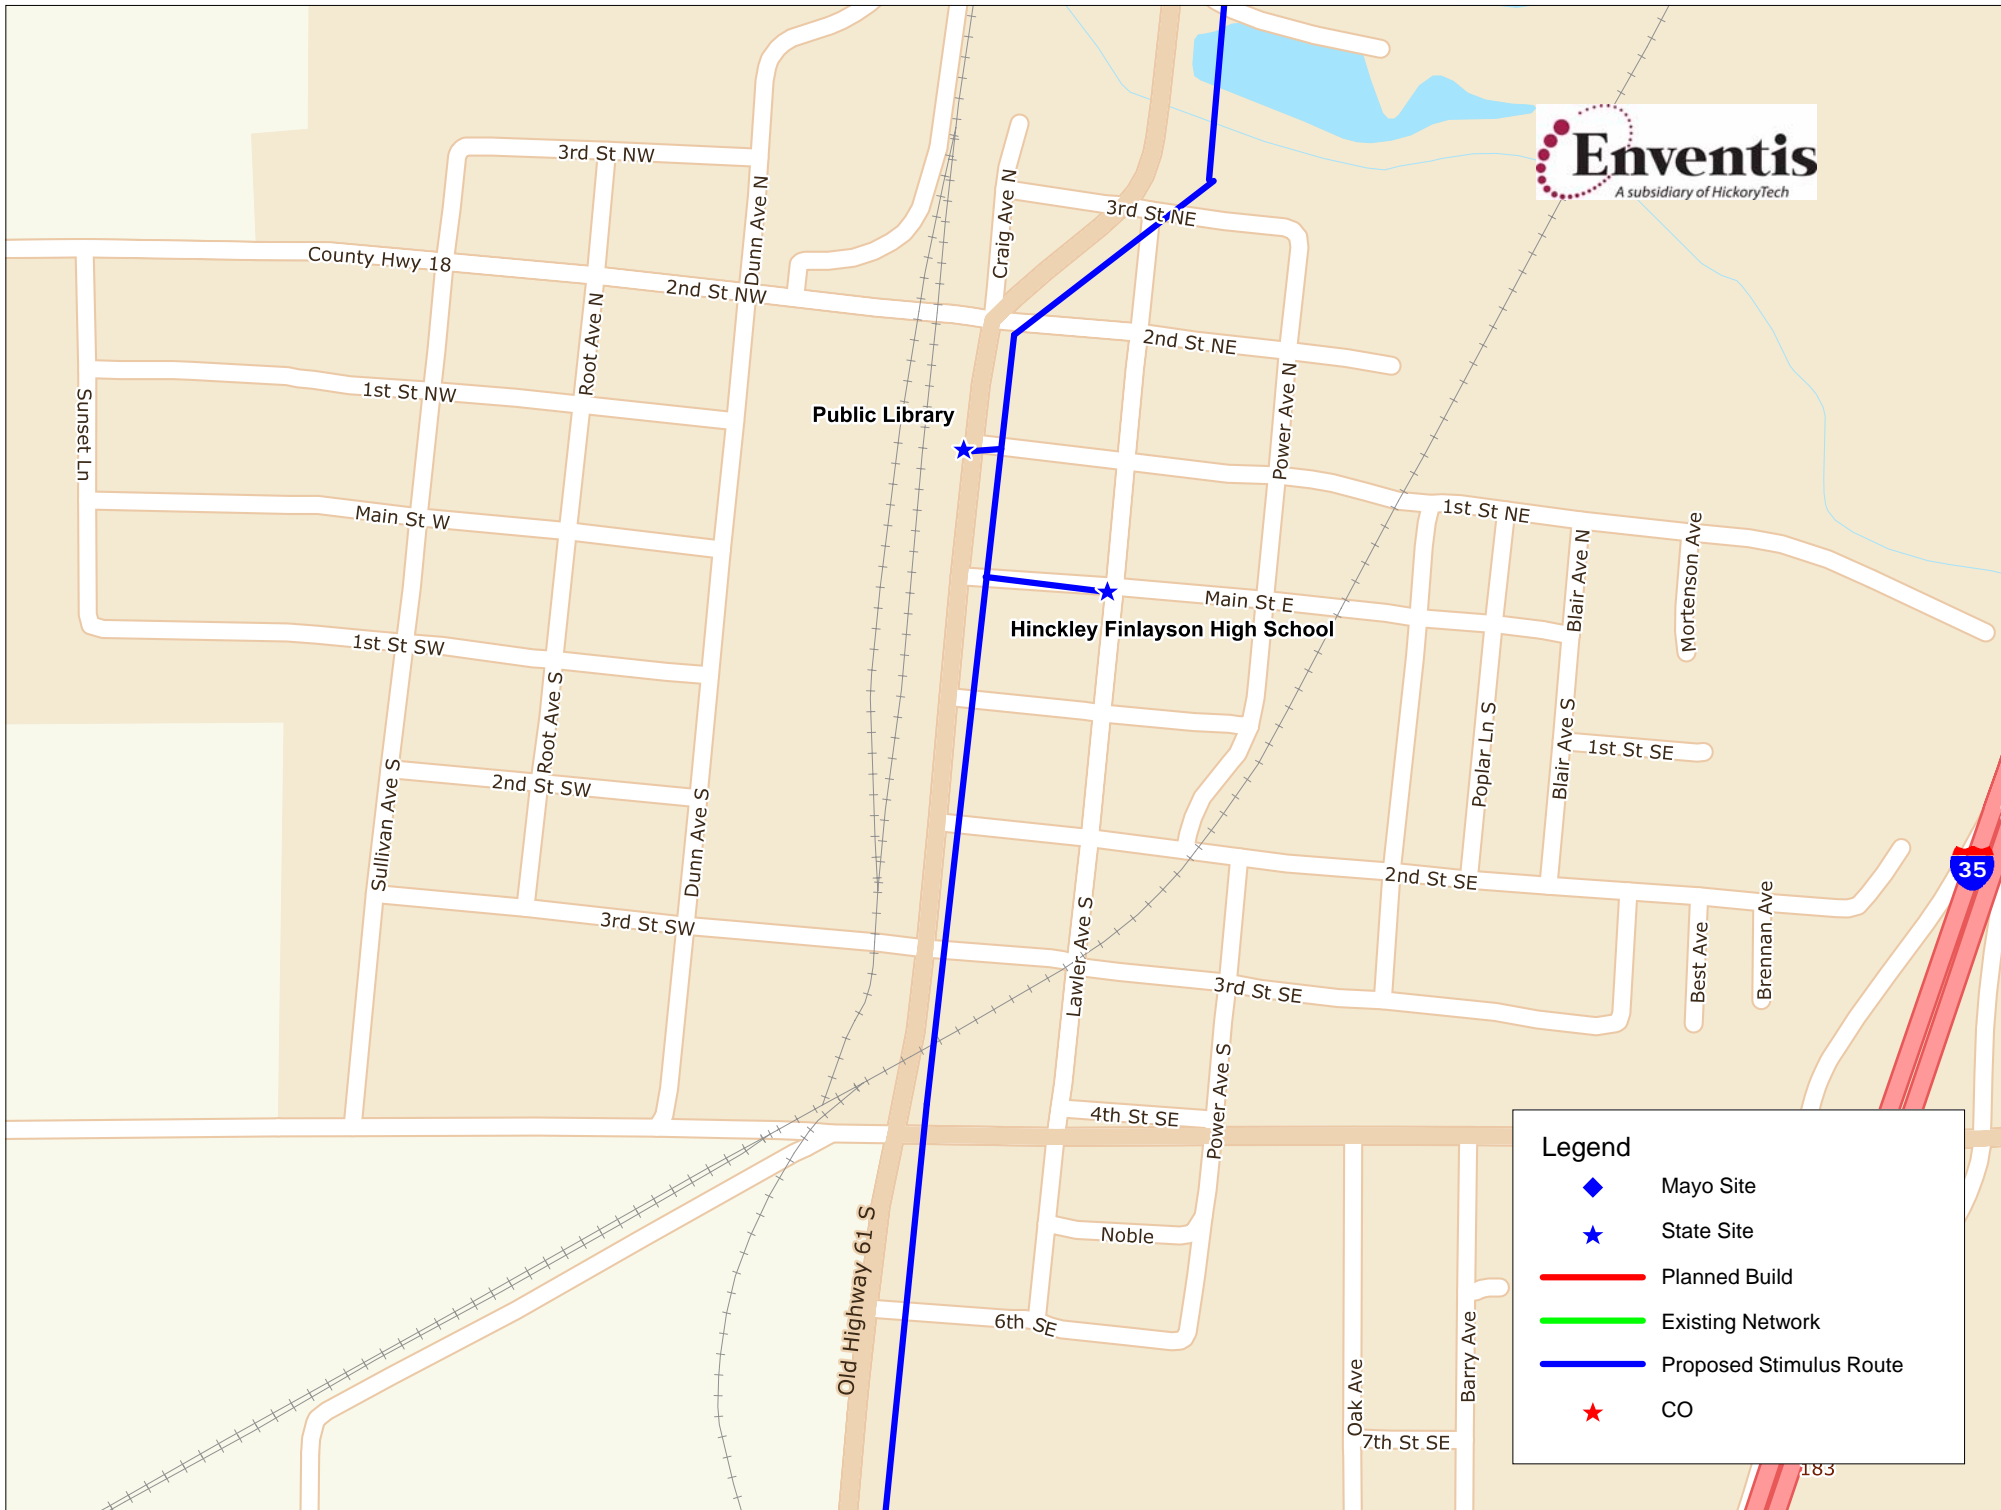

Legend

- ◆ Mayo Site
- ★ State Site
- Planned Build
- Existing Network
- Proposed Stimulus Route
- ★ CO

Legend

- ◆ Mayo Site
- ★ State Site
- Planned Build
- Existing Network
- Proposed Stimulus Route
- ★ CO

Legend

- ◆ Mayo Site
- ★ State Site
- Planned Build
- Existing Network
- Proposed Stimulus Route
- ★ CO

St Josephs Medical Ctr

Brainerd - Crow Wing County

BRAINERD CC - Central Lakes CC

Legend

- ◆ Mayo Site
- ★ State Site
- Planned Build
- Existing Network
- Proposed Stimulus Route
- ★ CO

Map labels include cities and towns such as Saint Peter, Cleveland, Cordova, Le Center, Wells, Cannon City, Faribault, Faribault TC, Warsaw, Walcott, Richland, Kenyon, Washington, Lime, Jamestown, Madison Lake, Elysian, Waterville, Morrystown, Warsaw, Medford, Mankato, Le Ray, Janesville, Iosco, Blooming Grove, Deerfield, Merton, Ellington, Decoria, Saint Clair, McPherson, Alton, St. Mary, Waseca, Woodville, Meriden, Owatonna, Owatonna Clinic, Havana, Meriden, Ellendale, New Richland Clinic, Berlin, Summit, Ellendale, Geneva, Waldorf, Freedom, Wilton, Otisco, Lemond, Somerset, Aurora, Ripley, Beauford, Medo, Freedom, Wilton, Otisco, Lemond, Somerset, Aurora, Ripley, Pemberton, Danville, Vivian, Minnesota Lake, Minnesota, Dunbar, Freeborn, Hartland, Path, Neway, and Dennison. Road numbers shown include 112, 99, 21, 22, 13, 60, 246, 56, 680, 14, 83, 30, and 218.