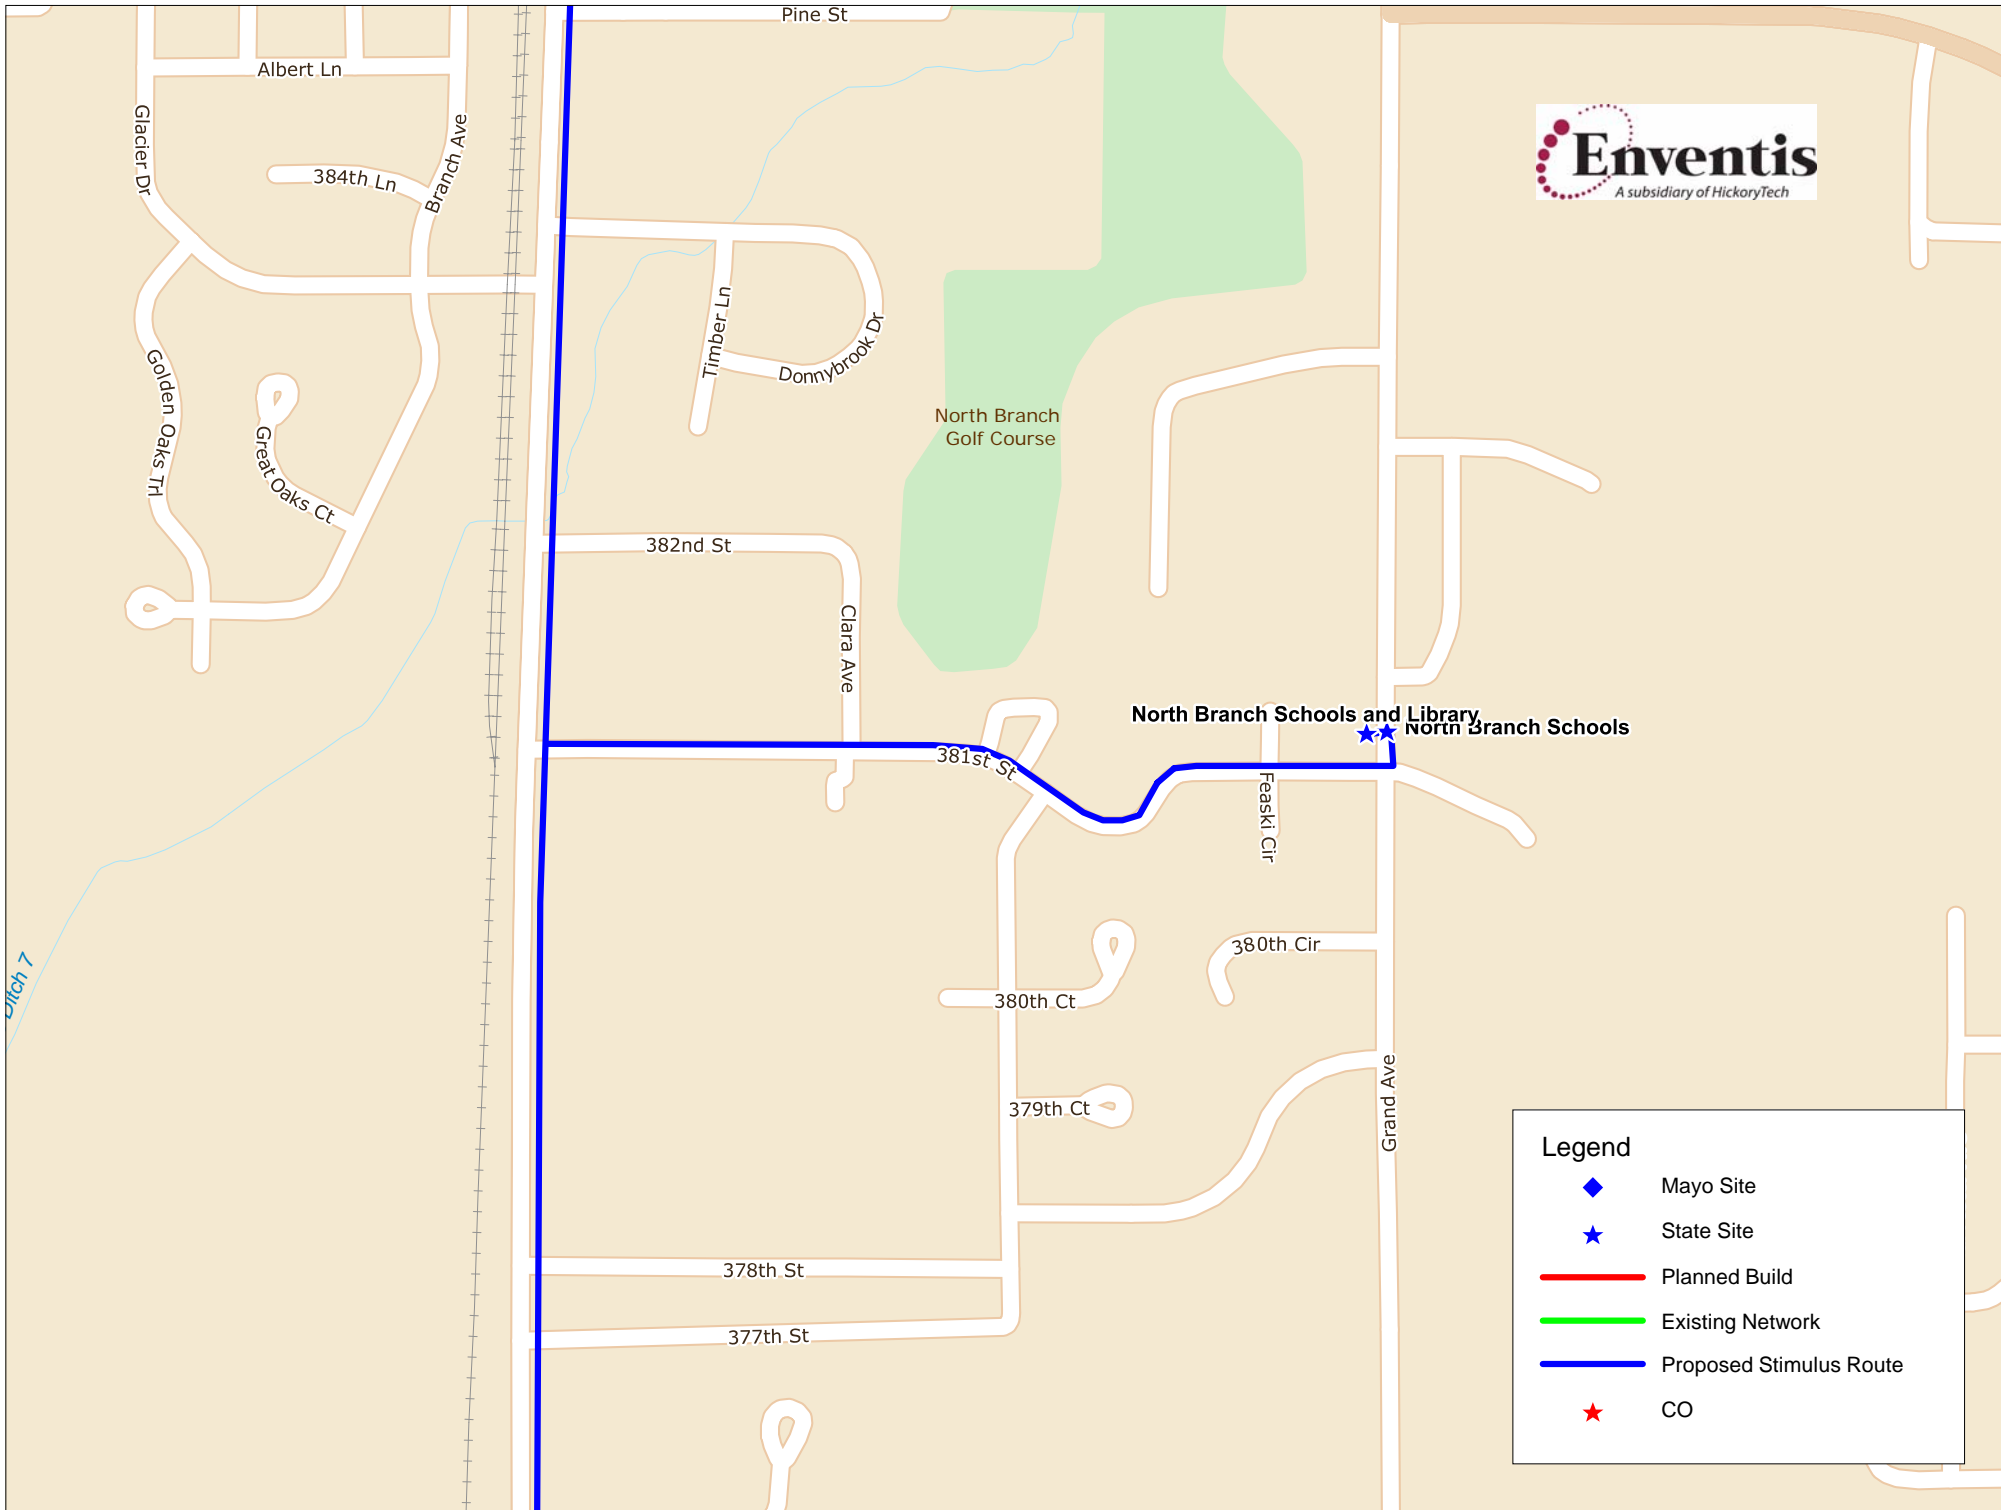

Legend

- ◆ Mayo Site
- ★ State Site
- Planned Build
- Existing Network
- Proposed Stimulus Route
- ★ CO

Pine City Courthouse

Pine Tech College

Legend

- ◆ Mayo Site
- ★ State Site
- Planned Build
- Existing Network
- Proposed Stimulus Route
- ★ CO

Legend

- ◆ Mayo Site
- ★ State Site
- Planned Build
- Existing Network
- Proposed Stimulus Route
- ★ CO

Legend

- ◆ Mayo Site
- ★ State Site
- Planned Build
- Existing Network
- Proposed Stimulus Route
- ★ CO

Map labels include cities and towns such as Saint Peter, Cleveland, Cordova, Le Center, Wells, Cannon City, Faribault, Faribault TC, Warsaw, Walcott, Richland, Kenyon, Washington, Lime, Jamestown, Madison Lake, Elysian, Waterville, Morrystown, Warsaw, Medford, Mankato, Le Ray, Janesville, Iosco, Blooming Grove, Deerfield, Merton, Ellington, Decoria, Saint Clair, McPherson, Alton, St. Mary, Waseca, Woodville, Meriden, Owatonna, Owatonna Clinic, Havana, Meriden, Ellendale, New Richland Clinic, Berlin, Summit, Ellendale, Geneva, Waldorf, Freedom, Wilton, Otisco, Lemond, Somerset, Aurora, Ripley, Beauford, Medo, Freedom, Wilton, Otisco, Lemond, Somerset, Aurora, Ripley, Pemberton, Danville, Vivian, Minnesota Lake, Minnesota, Dunbar, Freeborn, Hartland, Path, Neway, and Dennison. Road numbers shown include 112, 99, 21, 22, 13, 60, 246, 56, 680, 14, 83, 30, and 218.