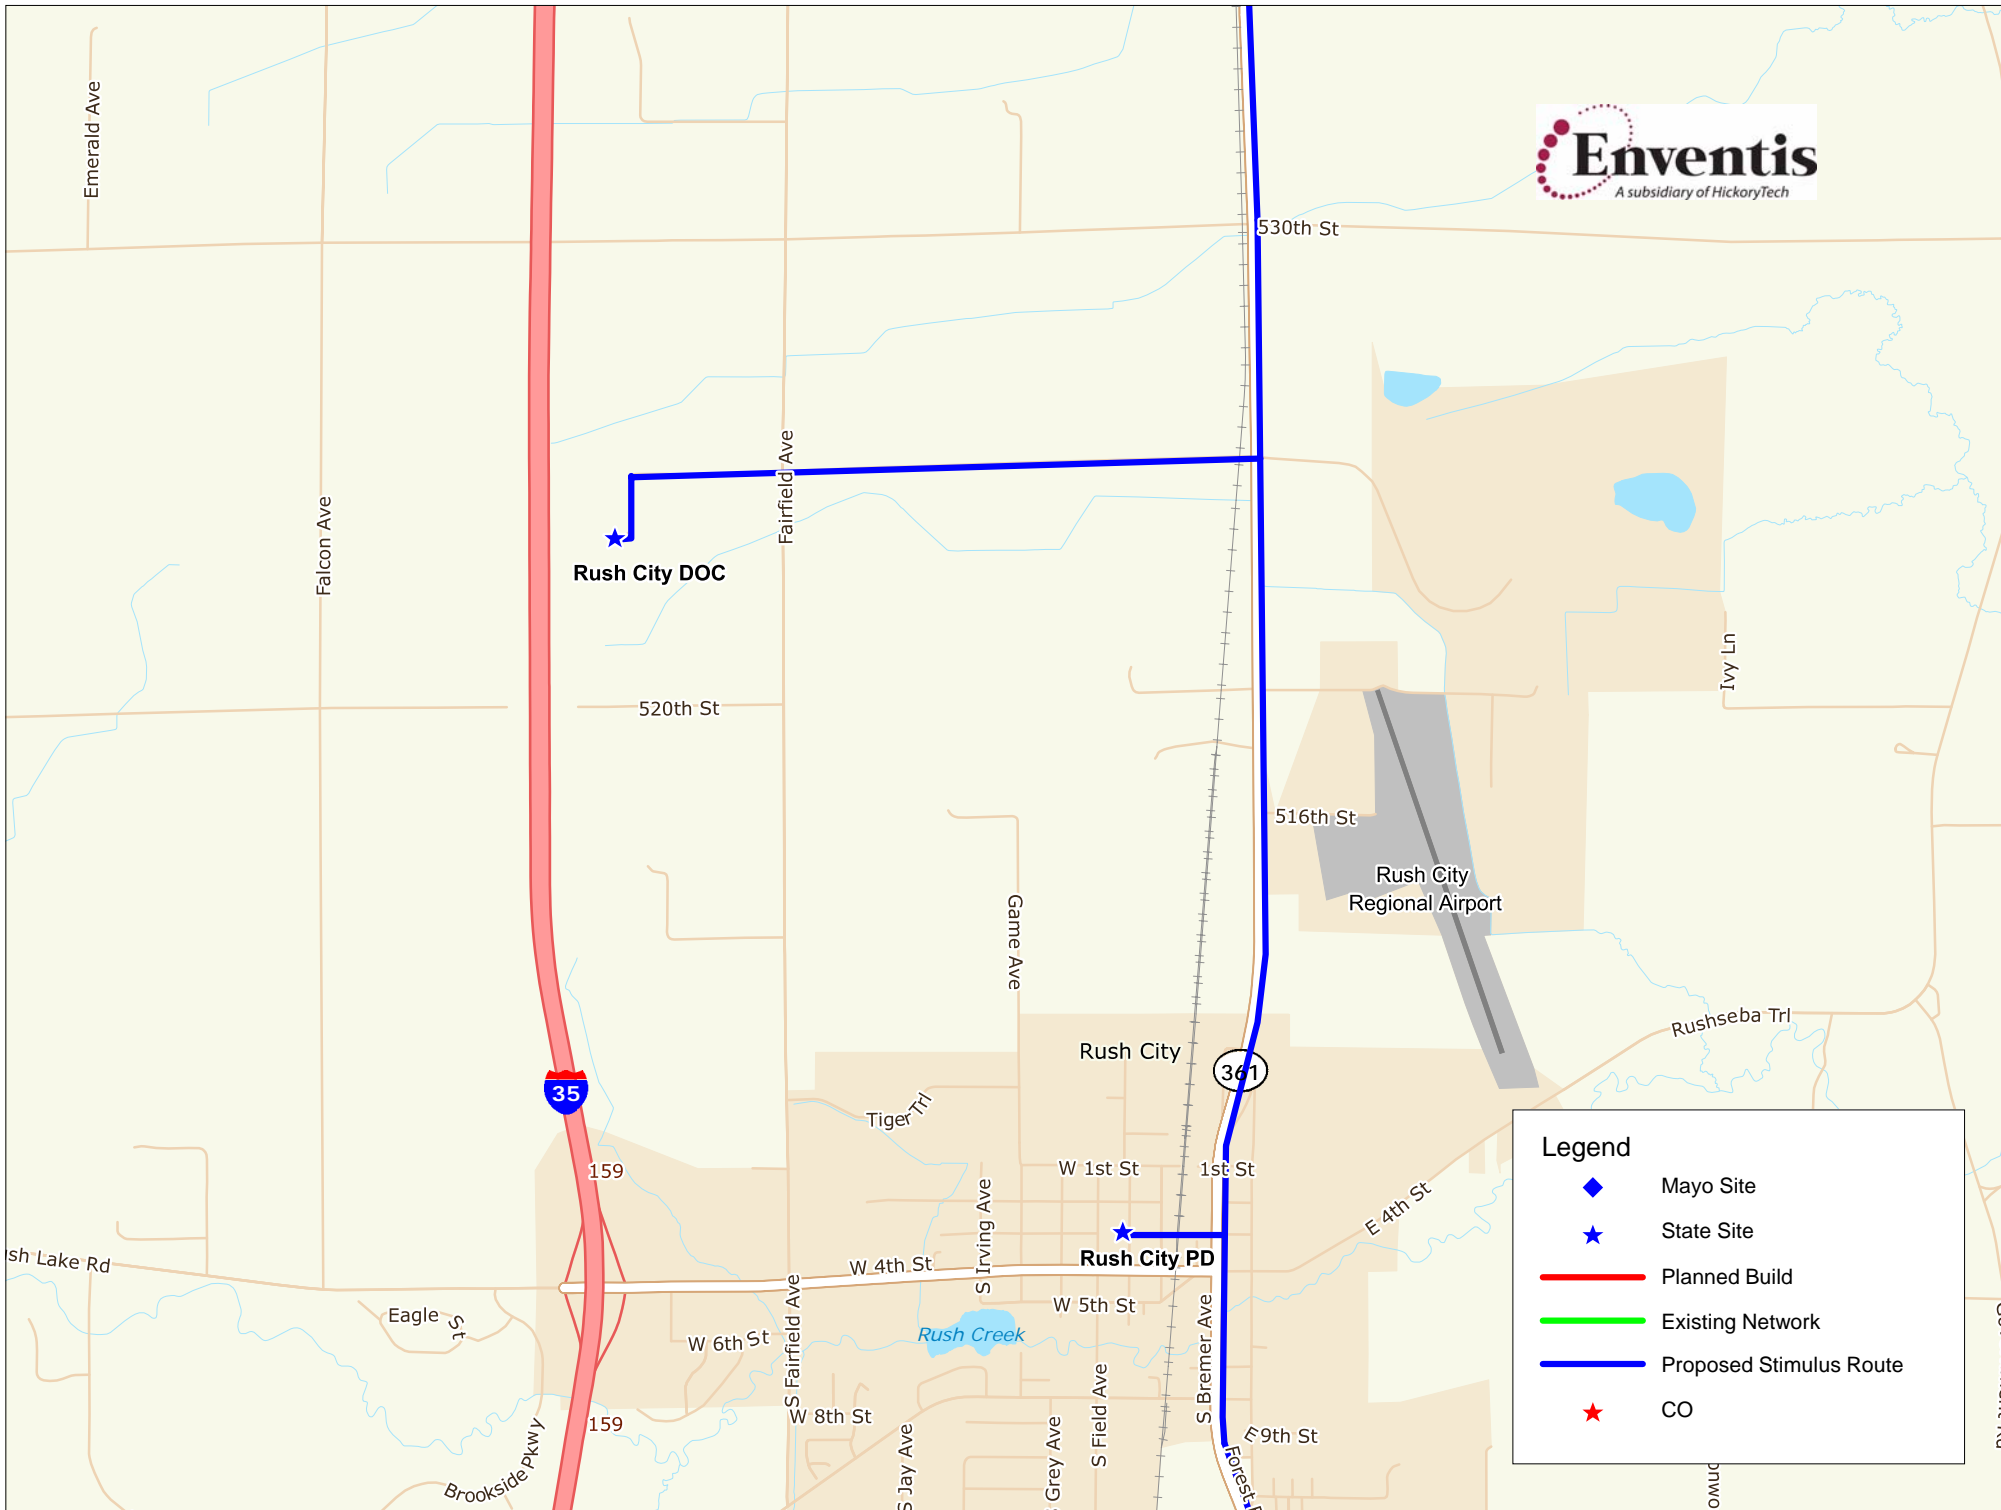

Legend

- ◆ Mayo Site
- ★ State Site
- Planned Build
- Existing Network
- Proposed Stimulus Route
- ★ CO

Pine City Courthouse

Pine Tech College

Legend

- ◆ Mayo Site
- ★ State Site
- Planned Build
- Existing Network
- Proposed Stimulus Route
- ★ CO

Legend

- ◆ Mayo Site
- ★ State Site
- Planned Build
- Existing Network
- Proposed Stimulus Route
- ★ CO

Legend

- ◆ Mayo Site
- ★ State Site
- Planned Build
- Existing Network
- Proposed Stimulus Route
- ★ CO

Map labels include cities and towns such as Saint Peter, Cleveland, Cordova, Le Center, Wells, Cannon City, Faribault, Faribault TC, Warsaw, Walcott, Richland, Kenyon, Washington, Lime, Jamestown, Madison Lake, Elysian, Waterville, Morrystown, Warsaw, Medford, Mankato, Le Ray, Janesville, Iosco, Blooming Grove, Deerfield, Merton, Ellington, Decoria, Saint Clair, McPherson, Alton, St. Mary, Waseca, Woodville, Meriden, Owatonna, Owatonna Clinic, Havana, Meriden, Ellendale, New Richland Clinic, Berlin, Summit, Ellendale, Geneva, Waldorf, Freedom, Wilton, Otisco, Lemond, Somerset, Aurora, Ripley, Beauford, Medo, Freedom, Wilton, Otisco, Lemond, Somerset, Aurora, Ripley, Pemberton, Danville, Vivian, Minnesota Lake, Minnesota, Dunbar, Freeborn, Hartland, Path, Neway, and Dennison. Road numbers shown include 112, 99, 21, 22, 13, 60, 246, 56, 680, 14, 83, 30, and 218.