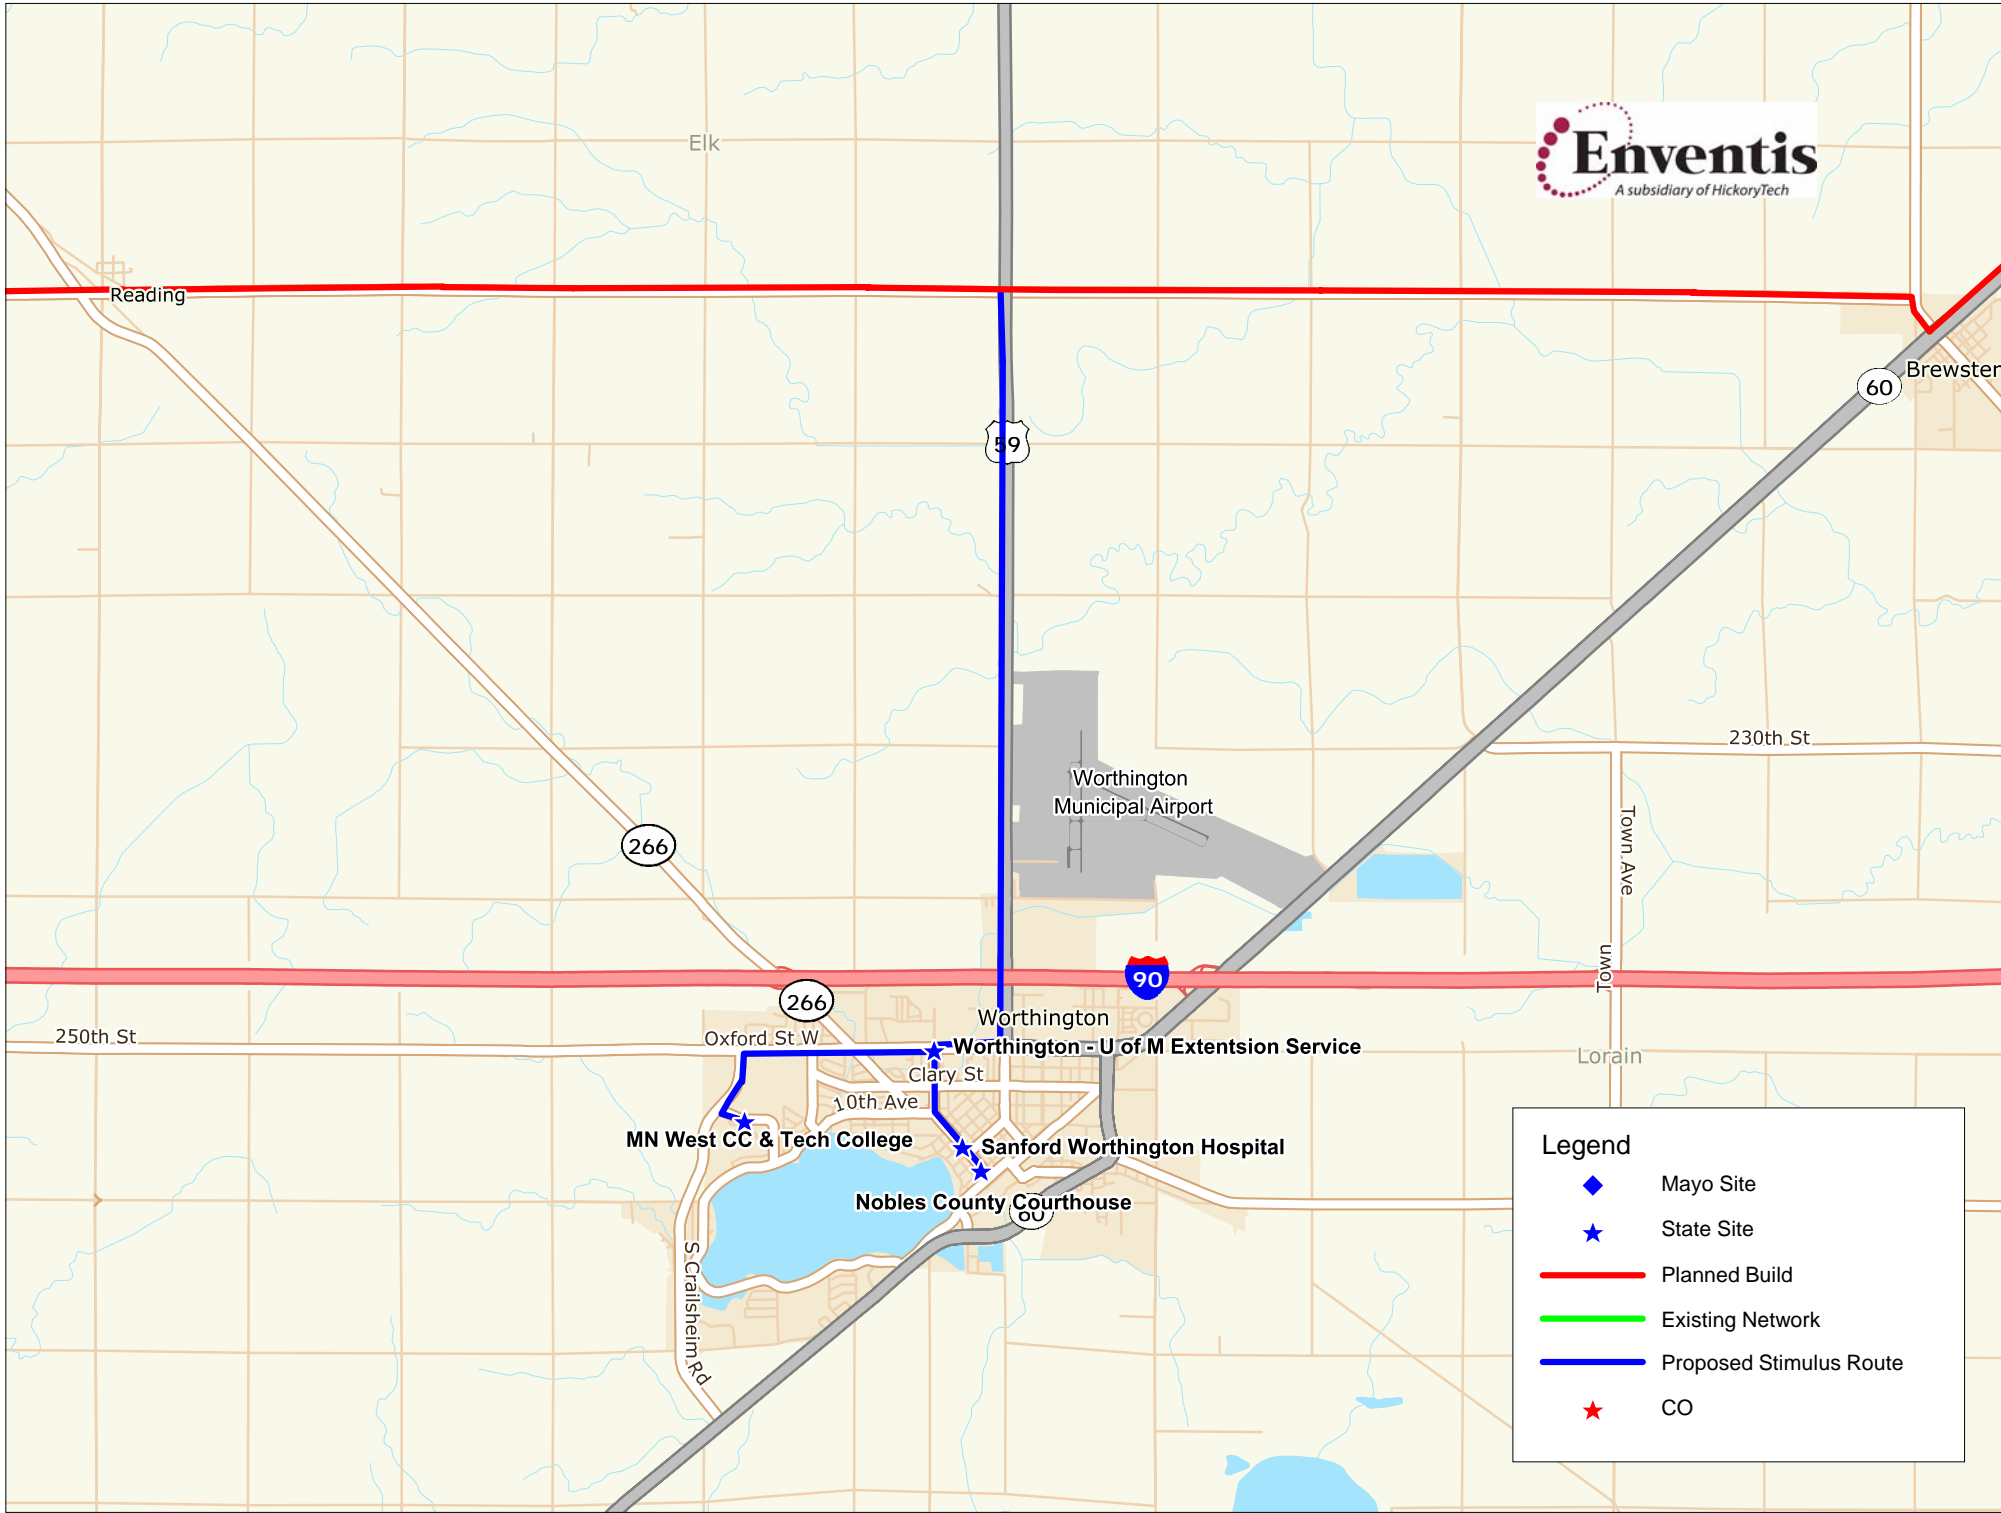

Legend

- Mayo Site
- ★ State Site
- Planned Build
- Existing Network
- Proposed Stimulus Route
- ★ CO