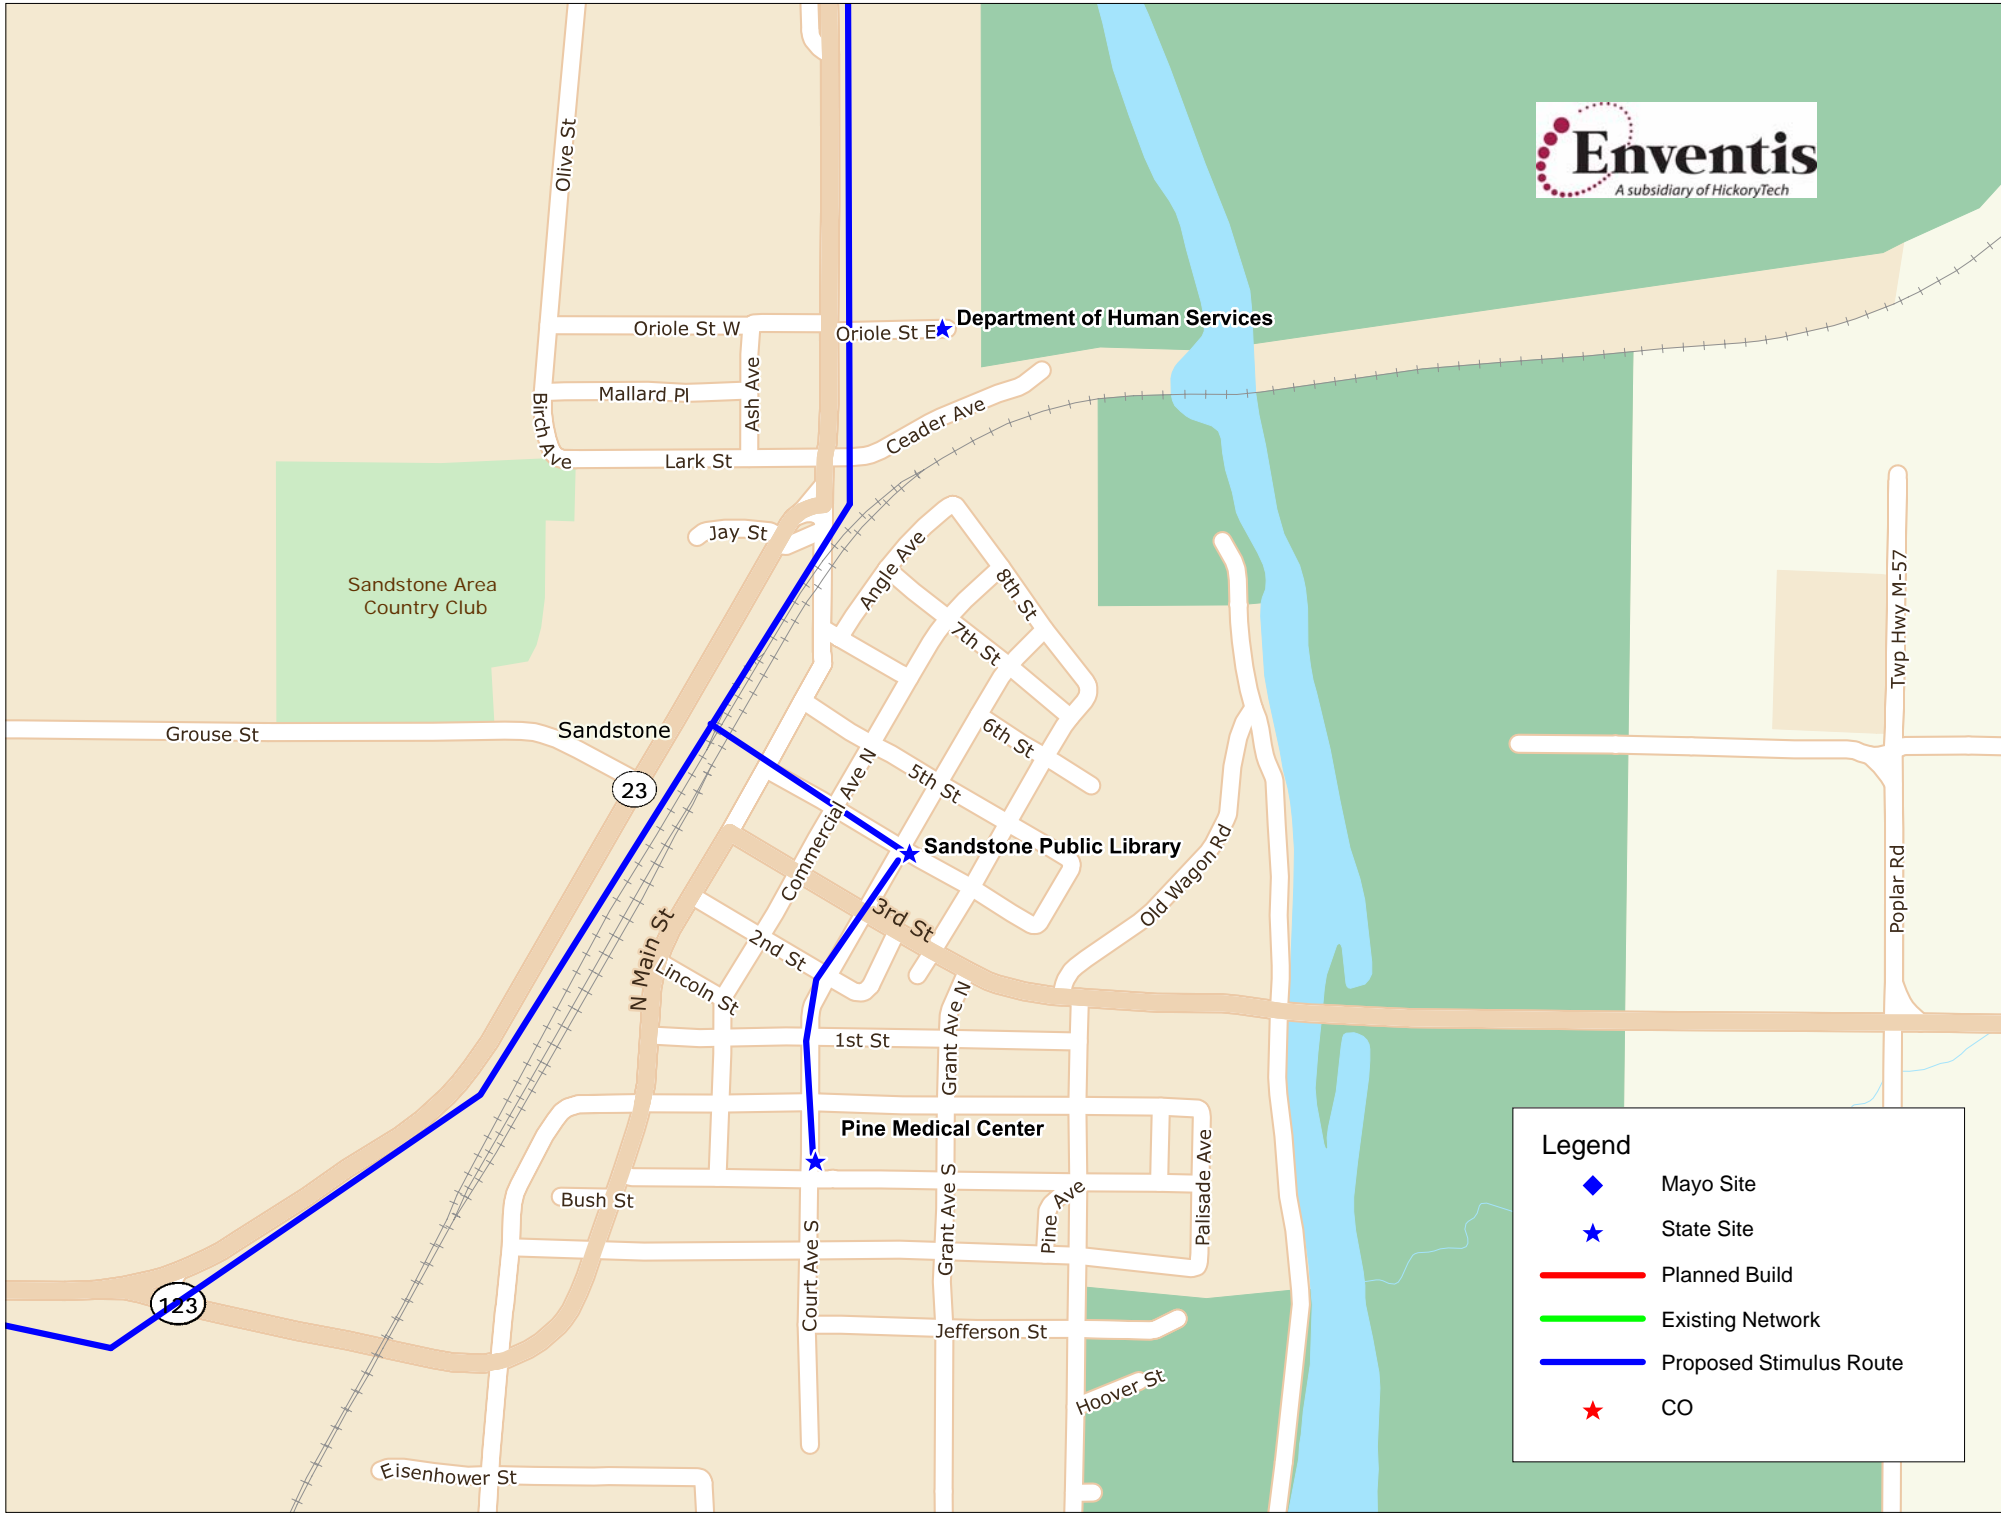

Legend

- ◆ Mayo Site
- ★ State Site
- Planned Build
- Existing Network
- Proposed Stimulus Route
- ★ CO

Legend

- ◆ Mayo Site
- ★ State Site
- Planned Build
- Existing Network
- Proposed Stimulus Route
- ★ CO

Legend

- ◆ Mayo Site
- ★ State Site
- Planned Build
- Existing Network
- Proposed Stimulus Route
- ★ CO

St Josephs Medical Ctr

Brainerd - Crow Wing County

BRAINERD CC - Central Lakes CC

Legend

- ◆ Mayo Site
- ★ State Site
- Planned Build
- Existing Network
- Proposed Stimulus Route
- ★ CO

Map labels include cities and towns such as Saint Peter, Cleveland, Cordova, Le Center, Wells, Cannon City, Faribault, Faribault TC, Warsaw, Walcott, Richland, Kenyon, Washington, Lime, Jamestown, Madison Lake, Elysian, Waterville, Morrystown, Warsaw, Medford, Mankato, Le Ray, Janesville, Iosco, Blooming Grove, Deerfield, Merton, Ellington, Decoria, Saint Clair, McPherson, Alton, St. Mary, Waseca, Woodville, Meriden, Owatonna, Owatonna Clinic, Havana, Meriden, Ellendale, New Richland Clinic, Berlin, Summit, Ellendale, Geneva, Waldorf, Freedom, Wilton, Otisco, Lemond, Somerset, Aurora, Ripley, Beauford, Medo, Freedom, Wilton, Otisco, Lemond, Somerset, Aurora, Ripley, Pemberton, Danville, Vivian, Minnesota Lake, Minnesota, Dunbar, Freeborn, Hartland, Path, Neway, and Dennison. Road numbers shown include 112, 99, 21, 22, 13, 60, 246, 56, 680, 14, 83, 30, and 218.