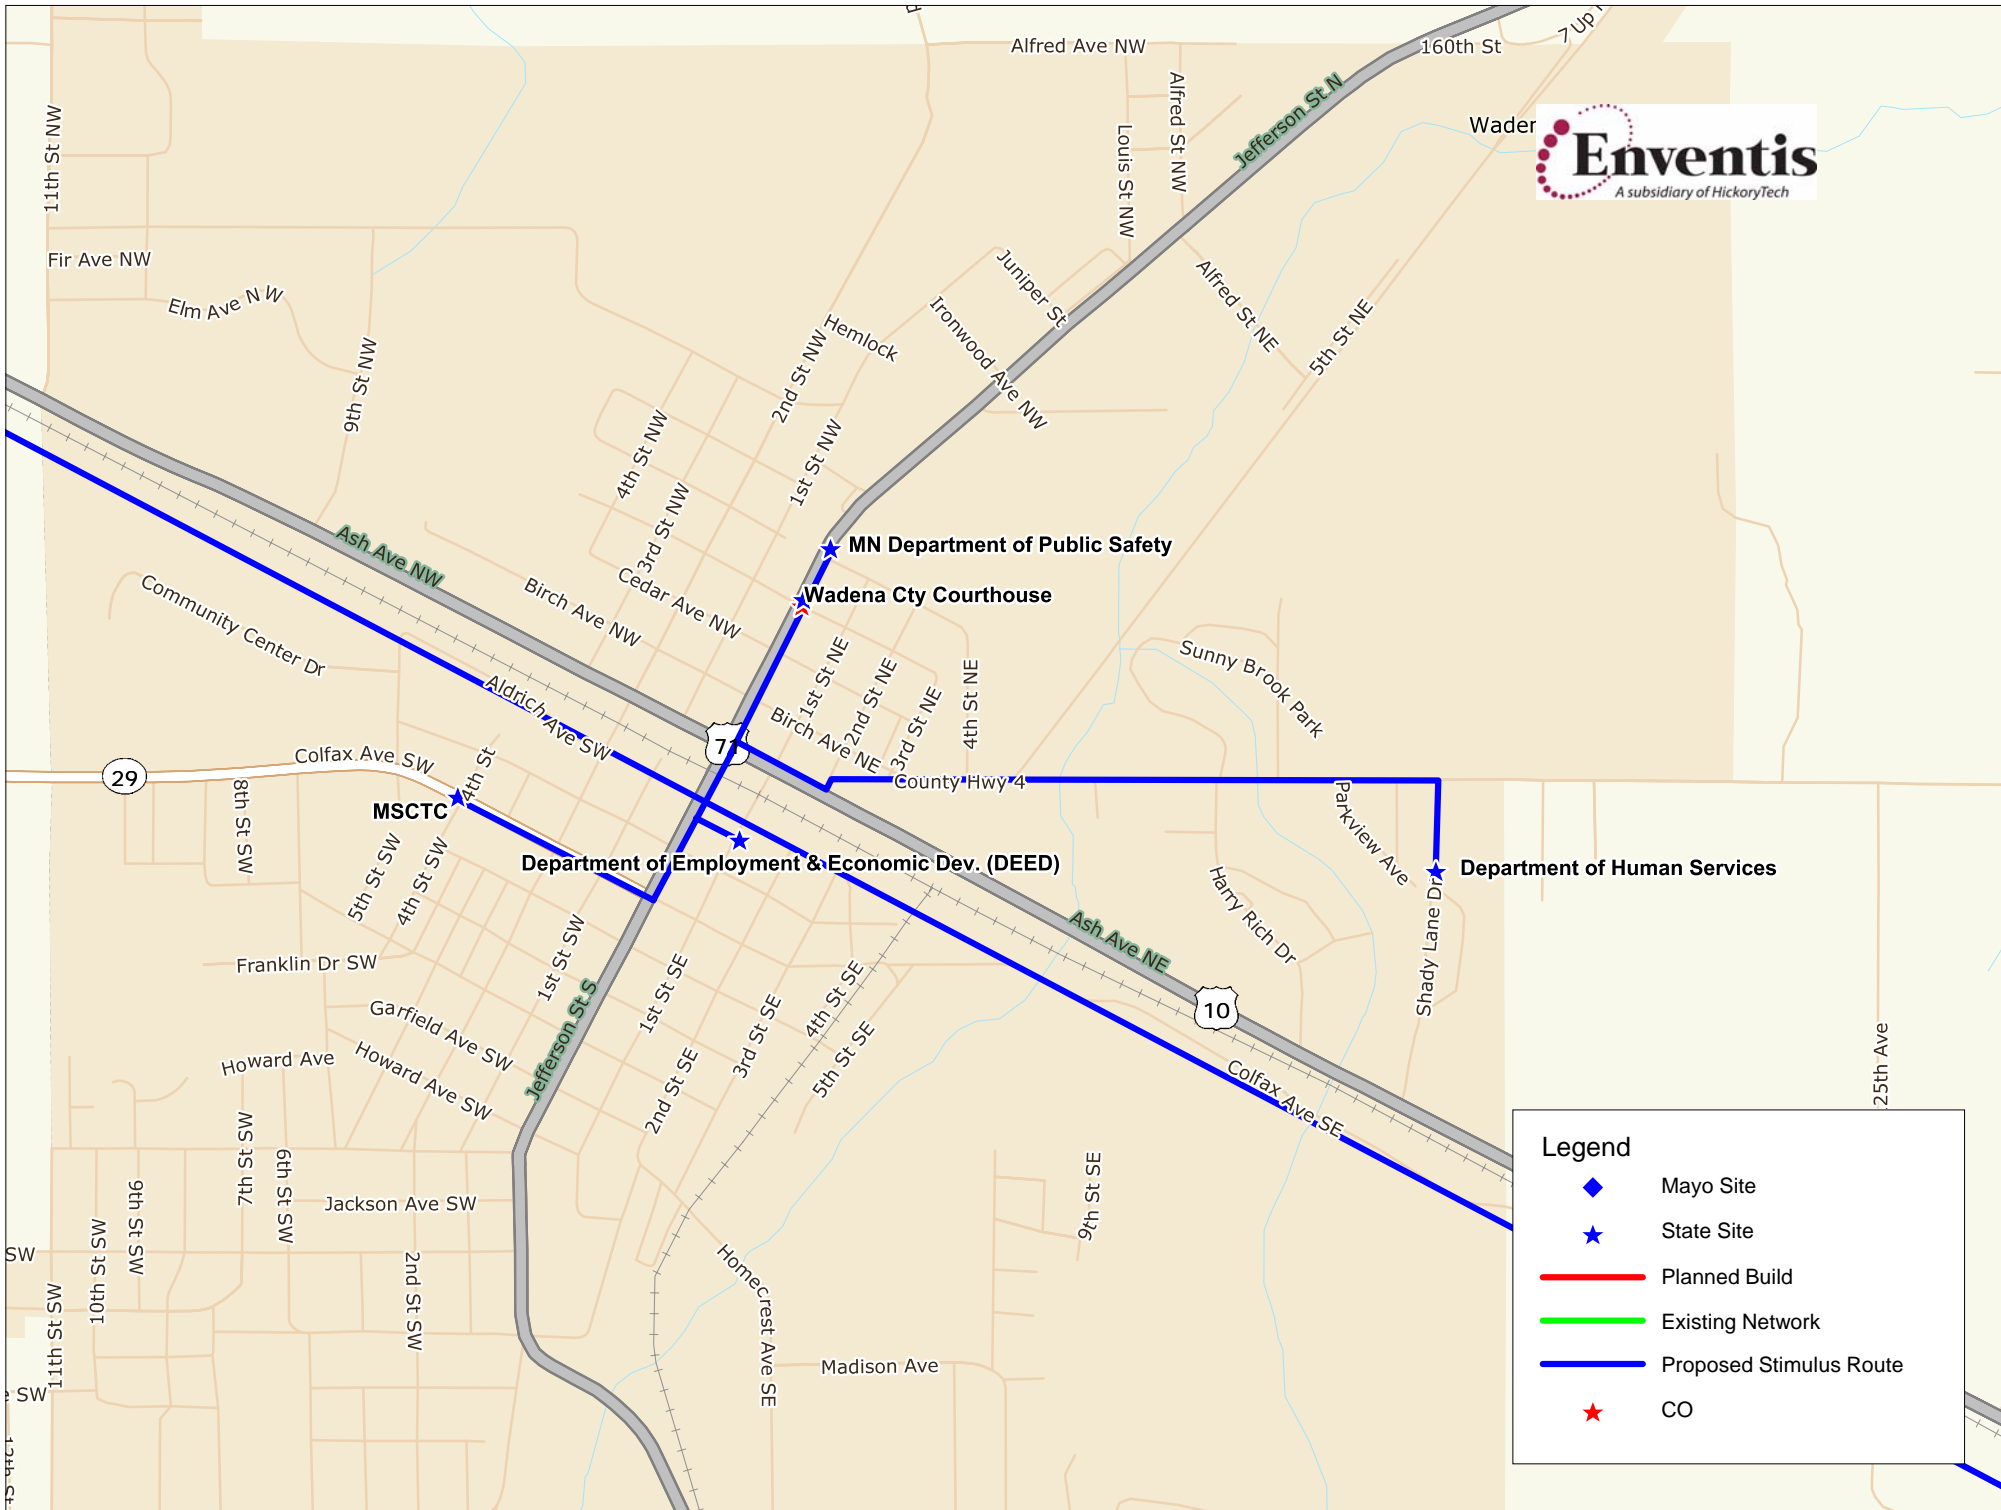

Legend

- ◆ Mayo Site
- ★ State Site
- Planned Build
- Existing Network
- Proposed Stimulus Route
- ★ CO

Legend

- ◆ Mayo Site
- ★ State Site
- Planned Build
- Existing Network
- Proposed Stimulus Route
- ★ CO

Legend

- ◆ Mayo Site
- ★ State Site
- Planned Build
- Existing Network
- Proposed Stimulus Route
- ★ CO

St Josephs Medical Ctr

Brainerd - Crow Wing County

BRAINERD CC - Central Lakes CC

Legend

- ◆ Mayo Site
- ★ State Site
- Planned Build
- Existing Network
- Proposed Stimulus Route
- ★ CO

Map labels include cities and towns such as Saint Peter, Cleveland, Cordova, Le Center, Wells, Cannon City, Faribault, Faribault TC, Warsaw, Walcott, Richland, Kenyon, Washington, Lime, Jamestown, Madison Lake, Elysian, Waterville, Morrystown, Warsaw, Medford, Mankato, Le Ray, Janesville, Iosco, Blooming Grove, Deerfield, Merton, Ellington, Decoria, Saint Clair, McPherson, Alton, St. Mary, Waseca, Woodville, Meriden, Owatonna, Owatonna Clinic, Havana, Meriden, Ellendale, New Richland Clinic, Berlin, Summit, Ellendale, Geneva, Waldorf, Freedom, Wilton, Otisco, Lemond, Somerset, Aurora, Ripley, Beauford, Medo, Freedom, Wilton, Otisco, Lemond, Somerset, Aurora, Ripley, Pemberton, Danville, Vivian, Minnesota Lake, Minnesota, Dunbar, Freeborn, Hartland, Path, Neway, and Dennison. Road numbers shown include 112, 99, 21, 22, 13, 60, 246, 56, 680, 14, 83, 30, and 218.