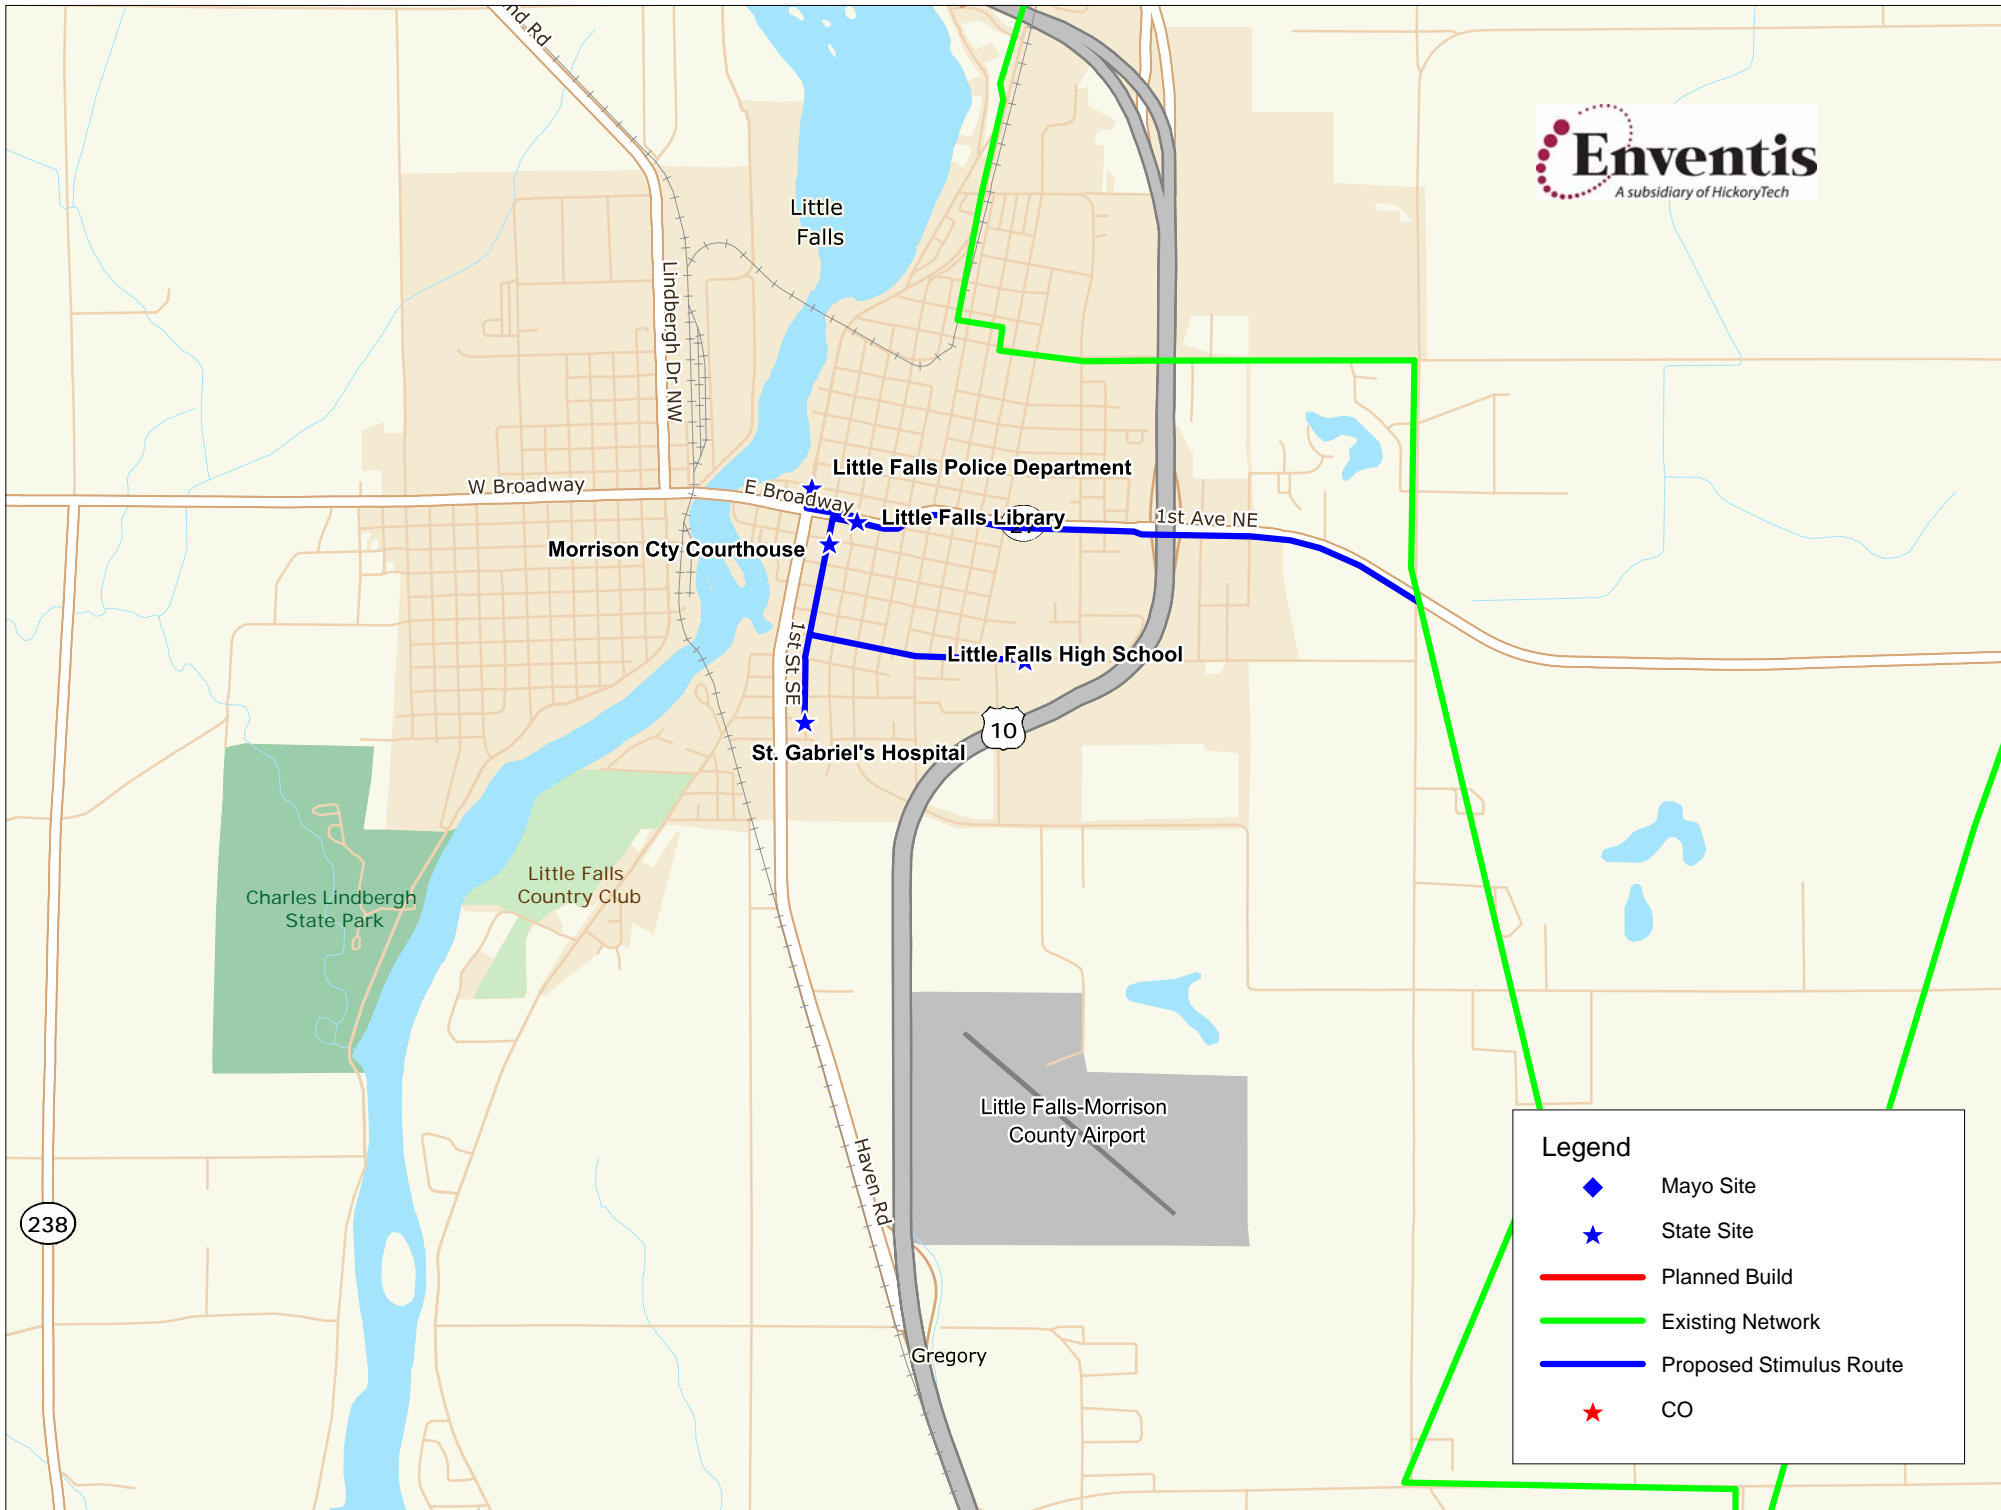

Legend

- ◆ Mayo Site
- ★ State Site
- Planned Build
- Existing Network
- Proposed Stimulus Route
- ★ CO

Legend

- ◆ Mayo Site
- ★ State Site
- Planned Build
- Existing Network
- Proposed Stimulus Route
- ★ CO

Legend

- ◆ Mayo Site
- ★ State Site
- Planned Build
- Existing Network
- Proposed Stimulus Route
- ★ CO

St Josephs Medical Ctr

Brainerd - Crow Wing County

BRAINERD CC - Central Lakes CC

Legend

- ◆ Mayo Site
- ★ State Site
- Planned Build
- Existing Network
- Proposed Stimulus Route
- ★ CO