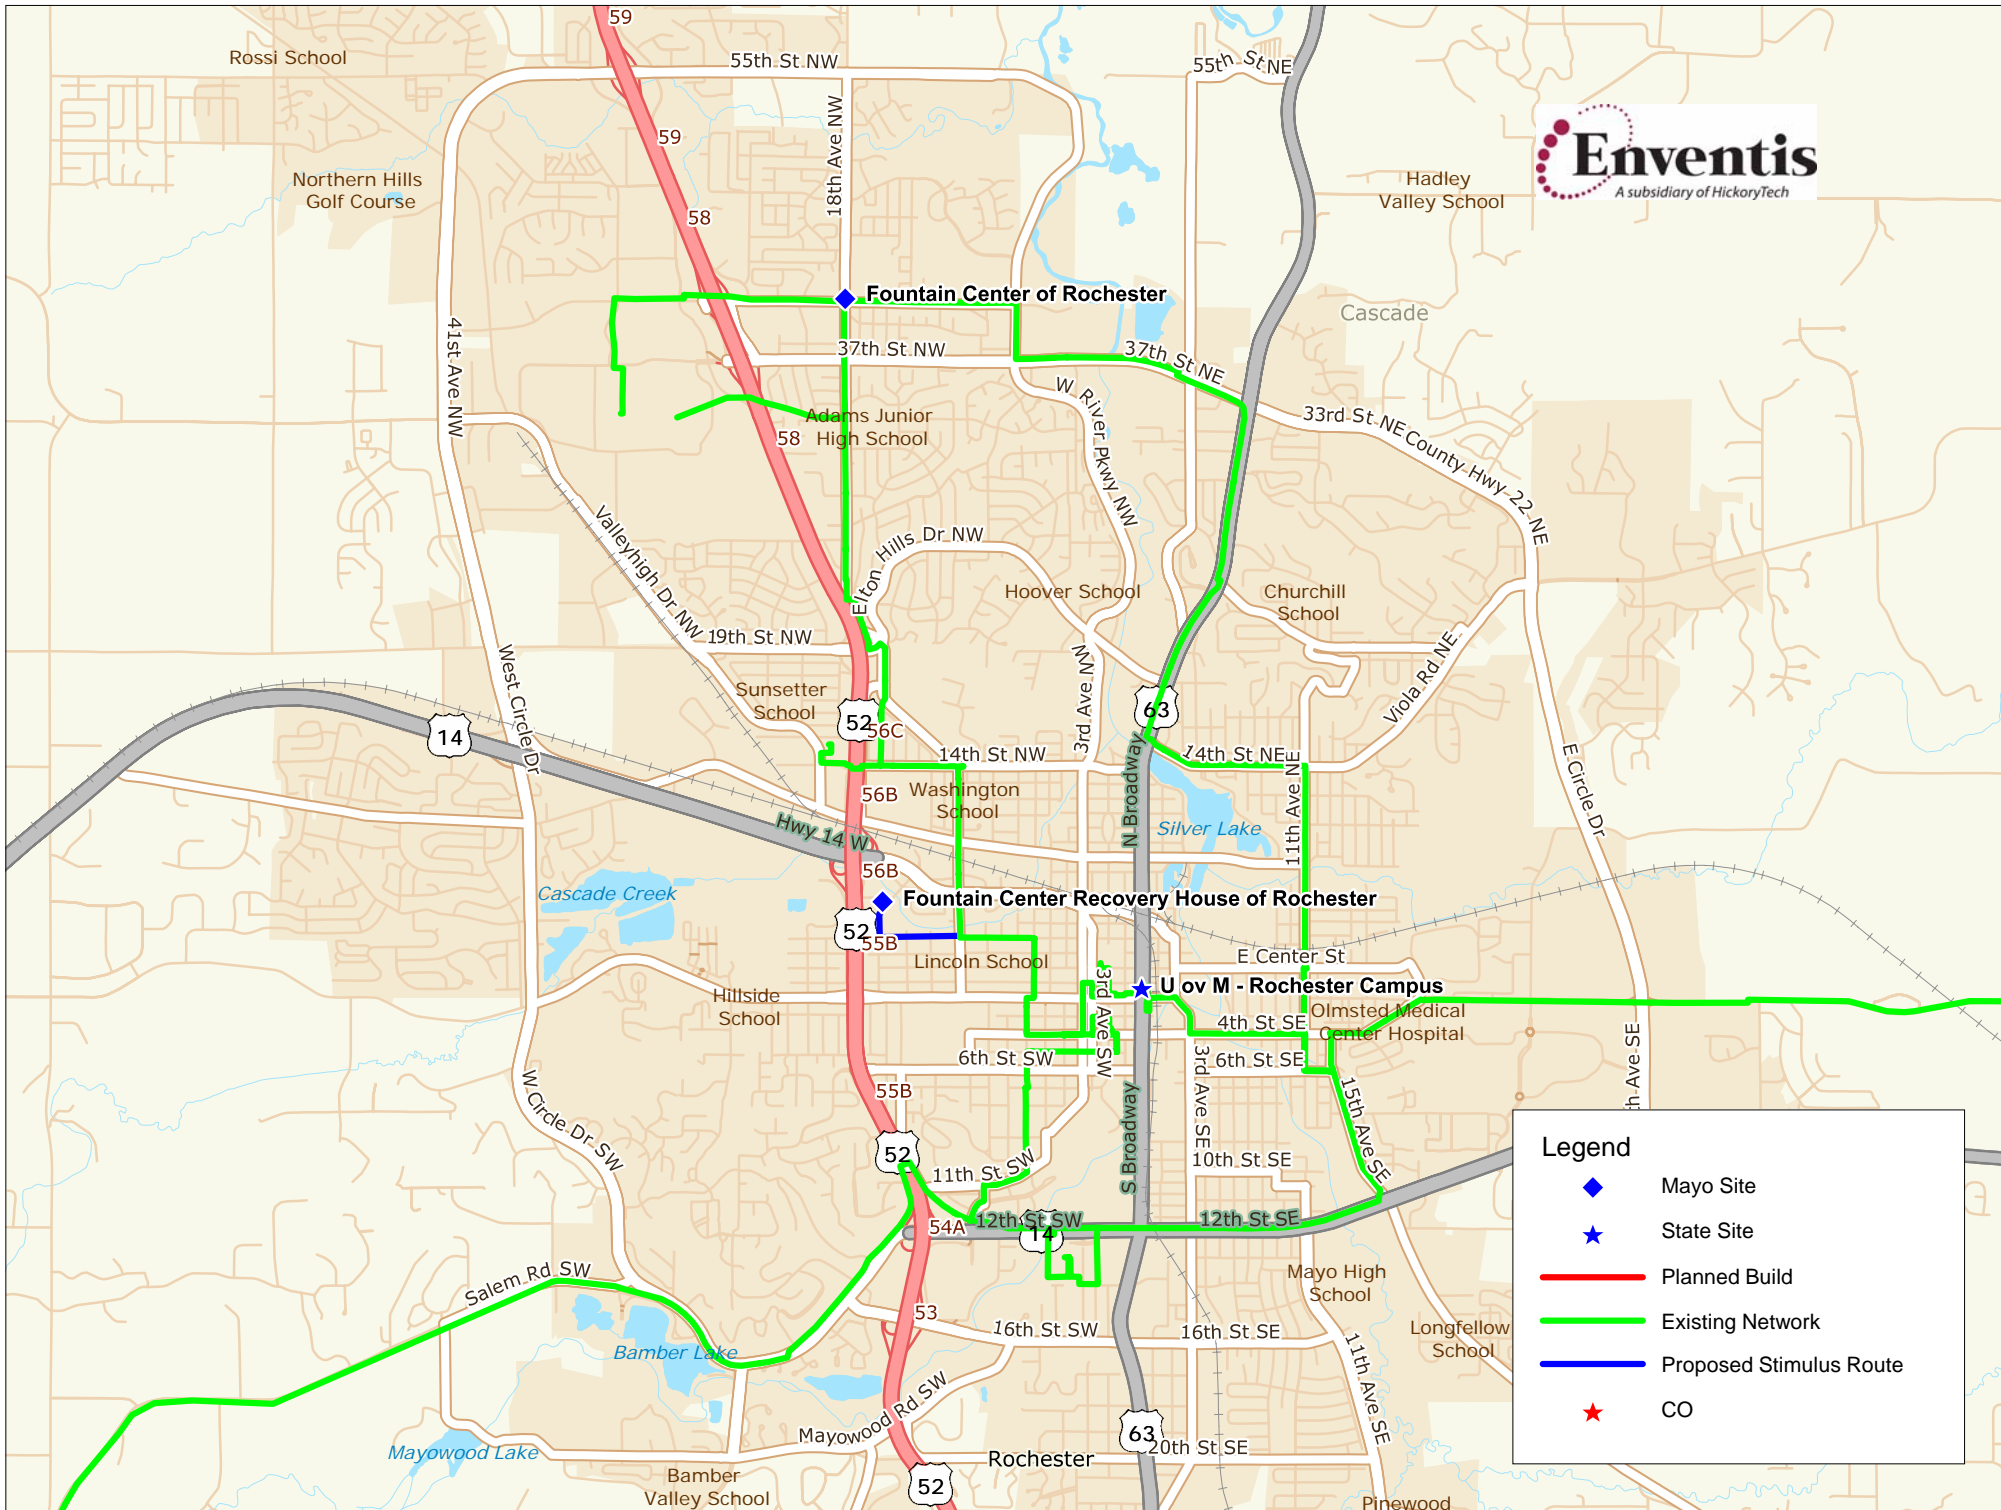

380th Ct

379th Ct

378th St

377th St

Grand Ave

Catch 7

Legend

- ◆ Mayo Site
- ★ State Site
- Planned Build
- Existing Network
- Proposed Stimulus Route
- ★ CO

Legend

- ◆ Mayo Site
- ★ State Site
- Planned Build
- Existing Network
- Proposed Stimulus Route
- ★ CO

Legend

- ◆ Mayo Site
- ★ State Site
- Planned Build
- Existing Network
- Proposed Stimulus Route
- ★ CO

Map labels include cities and towns such as Saint Peter, Cleveland, Cordova, Le Center, Wells, Cannon City, Faribault, Faribault TC, Warsaw, Walcott, Richland, Kenyon, Washington, Lime, Jamestown, Madison Lake, Elysian, Waterville, Morrystown, Warsaw, Medford, Mankato, Le Ray, Janesville, Iosco, Blooming Grove, Deerfield, Merton, Ellington, Decoria, Saint Clair, McPherson, Alton, St. Mary, Waseca, Woodville, Meriden, Owatonna, Owatonna Clinic, Havana, Meriden, Ellendale, New Richland Clinic, Berlin, Summit, Ellendale, Geneva, Waldorf, Freedom, Wilton, Otisco, Lemond, Somerset, Aurora, Ripley, Beauford, Medo, Freedom, Wilton, Otisco, Lemond, Somerset, Aurora, Ripley, Pemberton, Danville, Vivian, Minnesota Lake, Minnesota, Dunbar, Freeborn, Hartland, Path, Neway, and Dennison. Road numbers shown include 112, 99, 21, 22, 13, 60, 246, 56, 680, 14, 83, 30, and 218.