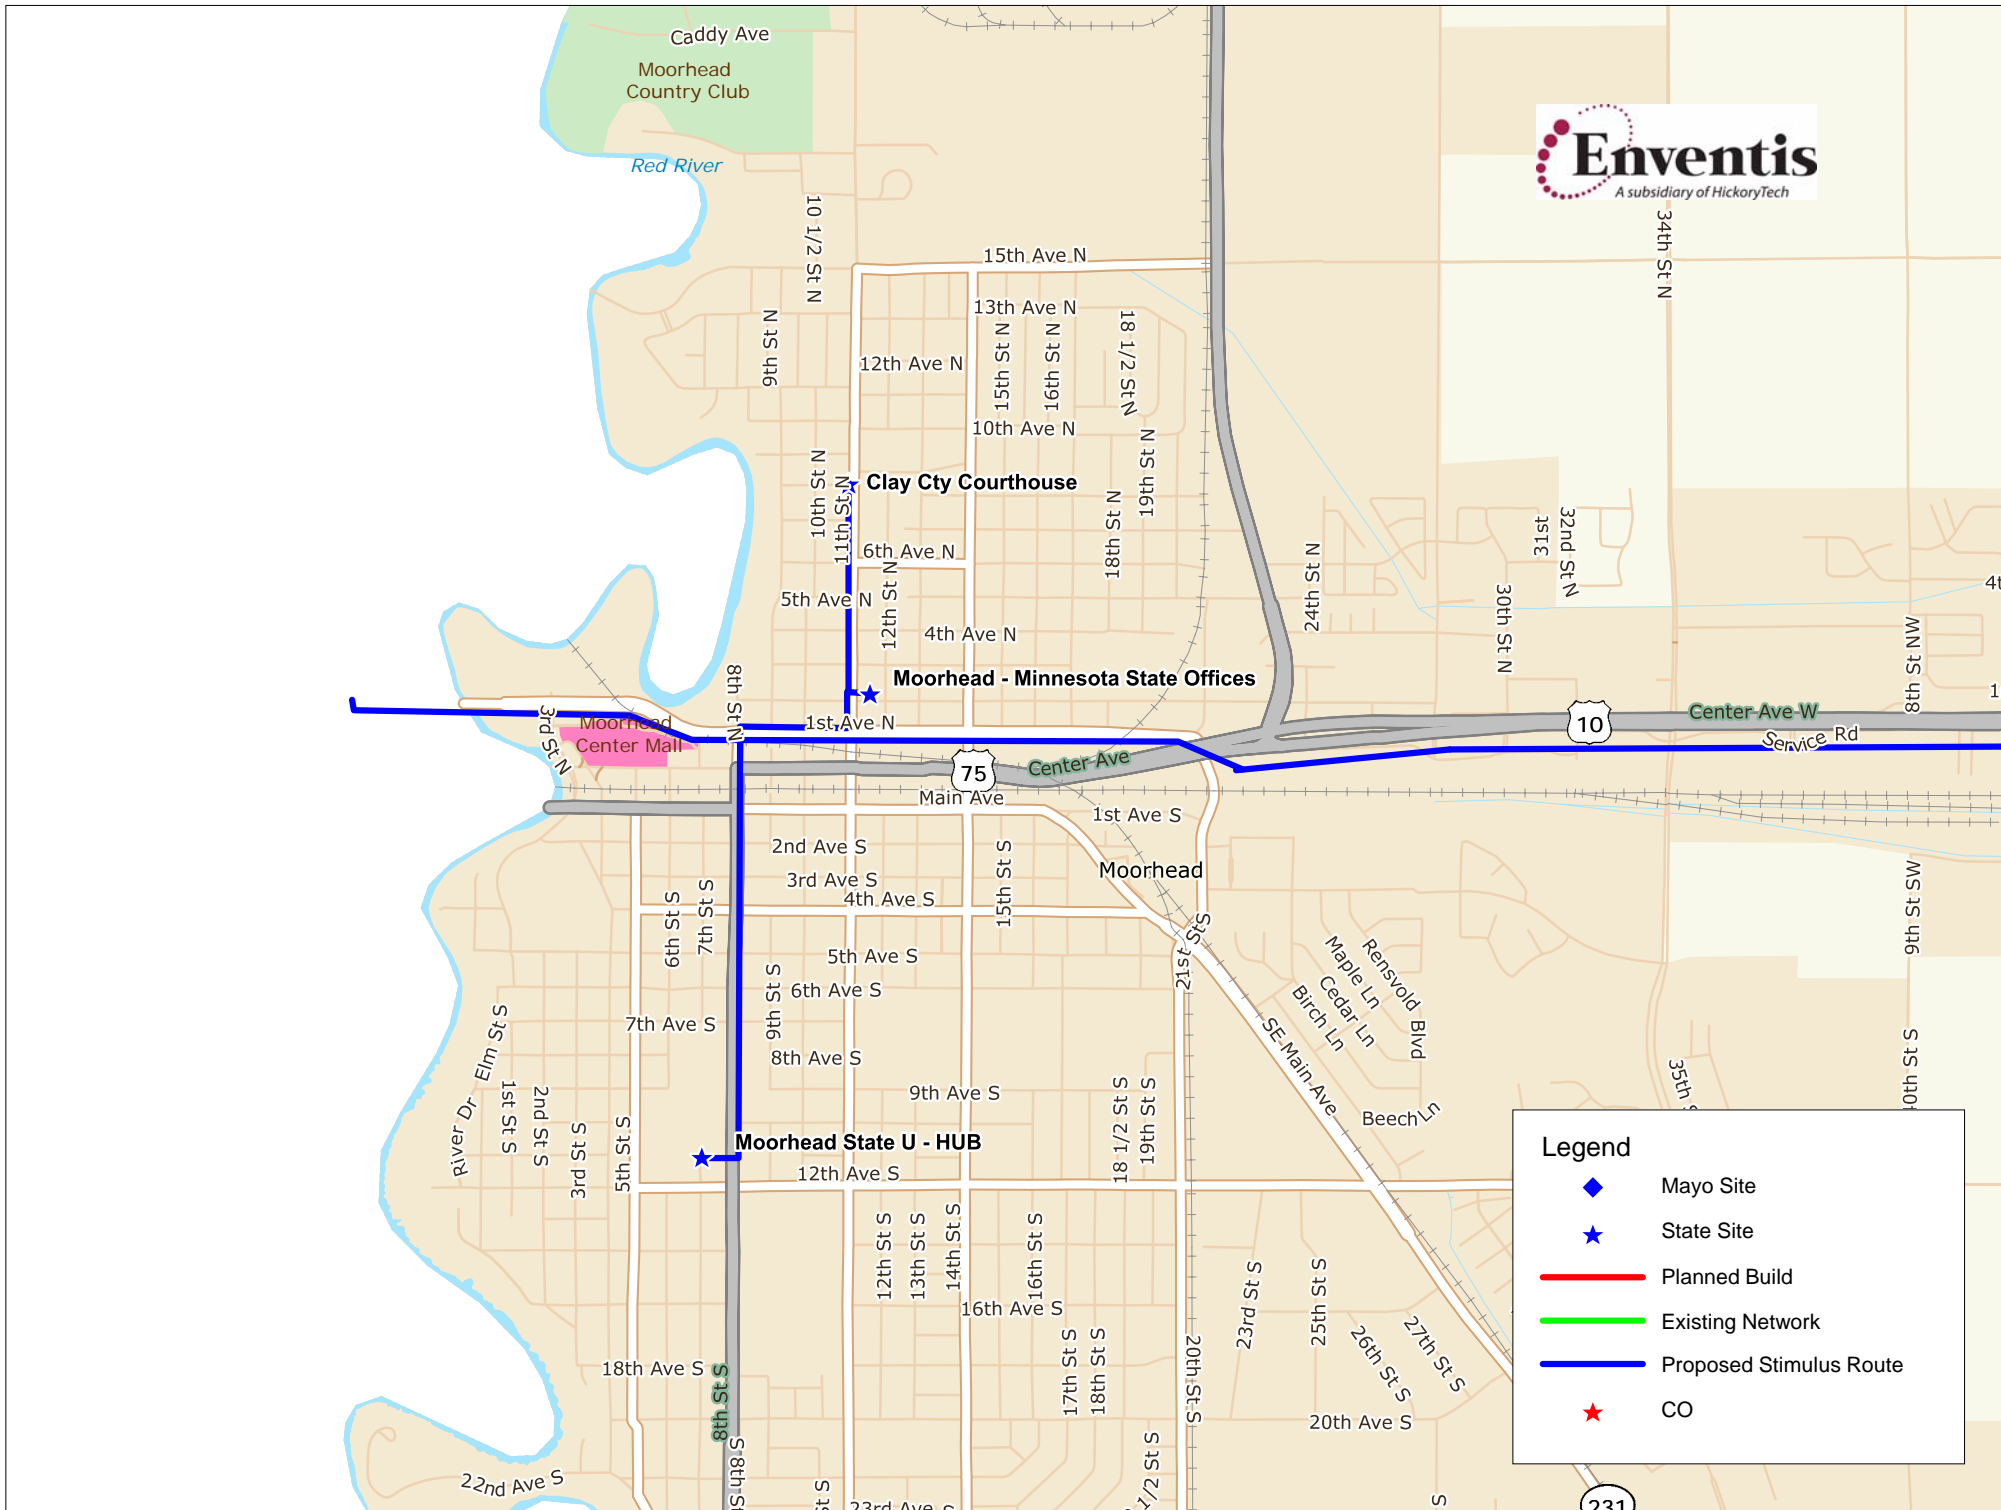

Legend

- ◆ Mayo Site
- ★ State Site
- Planned Build
- Existing Network
- Proposed Stimulus Route
- ★ CO

Legend

- ◆ Mayo Site
- ★ State Site
- Planned Build
- Existing Network
- Proposed Stimulus Route
- ★ CO

Legend

- ◆ Mayo Site
- ★ State Site
- Planned Build
- Existing Network
- Proposed Stimulus Route
- ★ CO

St Josephs Medical Ctr

Brainerd - Crow Wing County

BRAINERD CC - Central Lakes CC

Legend

- ◆ Mayo Site
- ★ State Site
- Planned Build
- Existing Network
- Proposed Stimulus Route
- ★ CO

Map labels include cities and towns such as Saint Peter, Cleveland, Cordova, Le Center, Wells, Cannon City, Faribault, Faribault TC, Warsaw, Walcott, Richland, Kenyon, Washington, Lime, Jamestown, Madison Lake, Elysian, Waterville, Morrystown, Warsaw, Medford, Mankato, Le Ray, Janesville, Iosco, Blooming Grove, Deerfield, Merton, Ellington, Decoria, Saint Clair, McPherson, Alton, St. Mary, Waseca, Woodville, Meriden, Owatonna, Owatonna Clinic, Havana, Meriden, Ellendale, New Richland Clinic, Berlin, Summit, Ellendale, Geneva, Waldorf, Freedom, Wilton, Otisco, Lemond, Somerset, Aurora, Ripley, Beauford, Medo, Freedom, Wilton, Otisco, Lemond, Somerset, Aurora, Ripley, Pemberton, Danville, Vivian, Minnesota Lake, Minnesota, Dunbar, Freeborn, Hartland, Path, Neway, and Dennison. Road numbers shown include 112, 99, 21, 22, 13, 60, 246, 56, 680, 14, 83, 30, and 218.