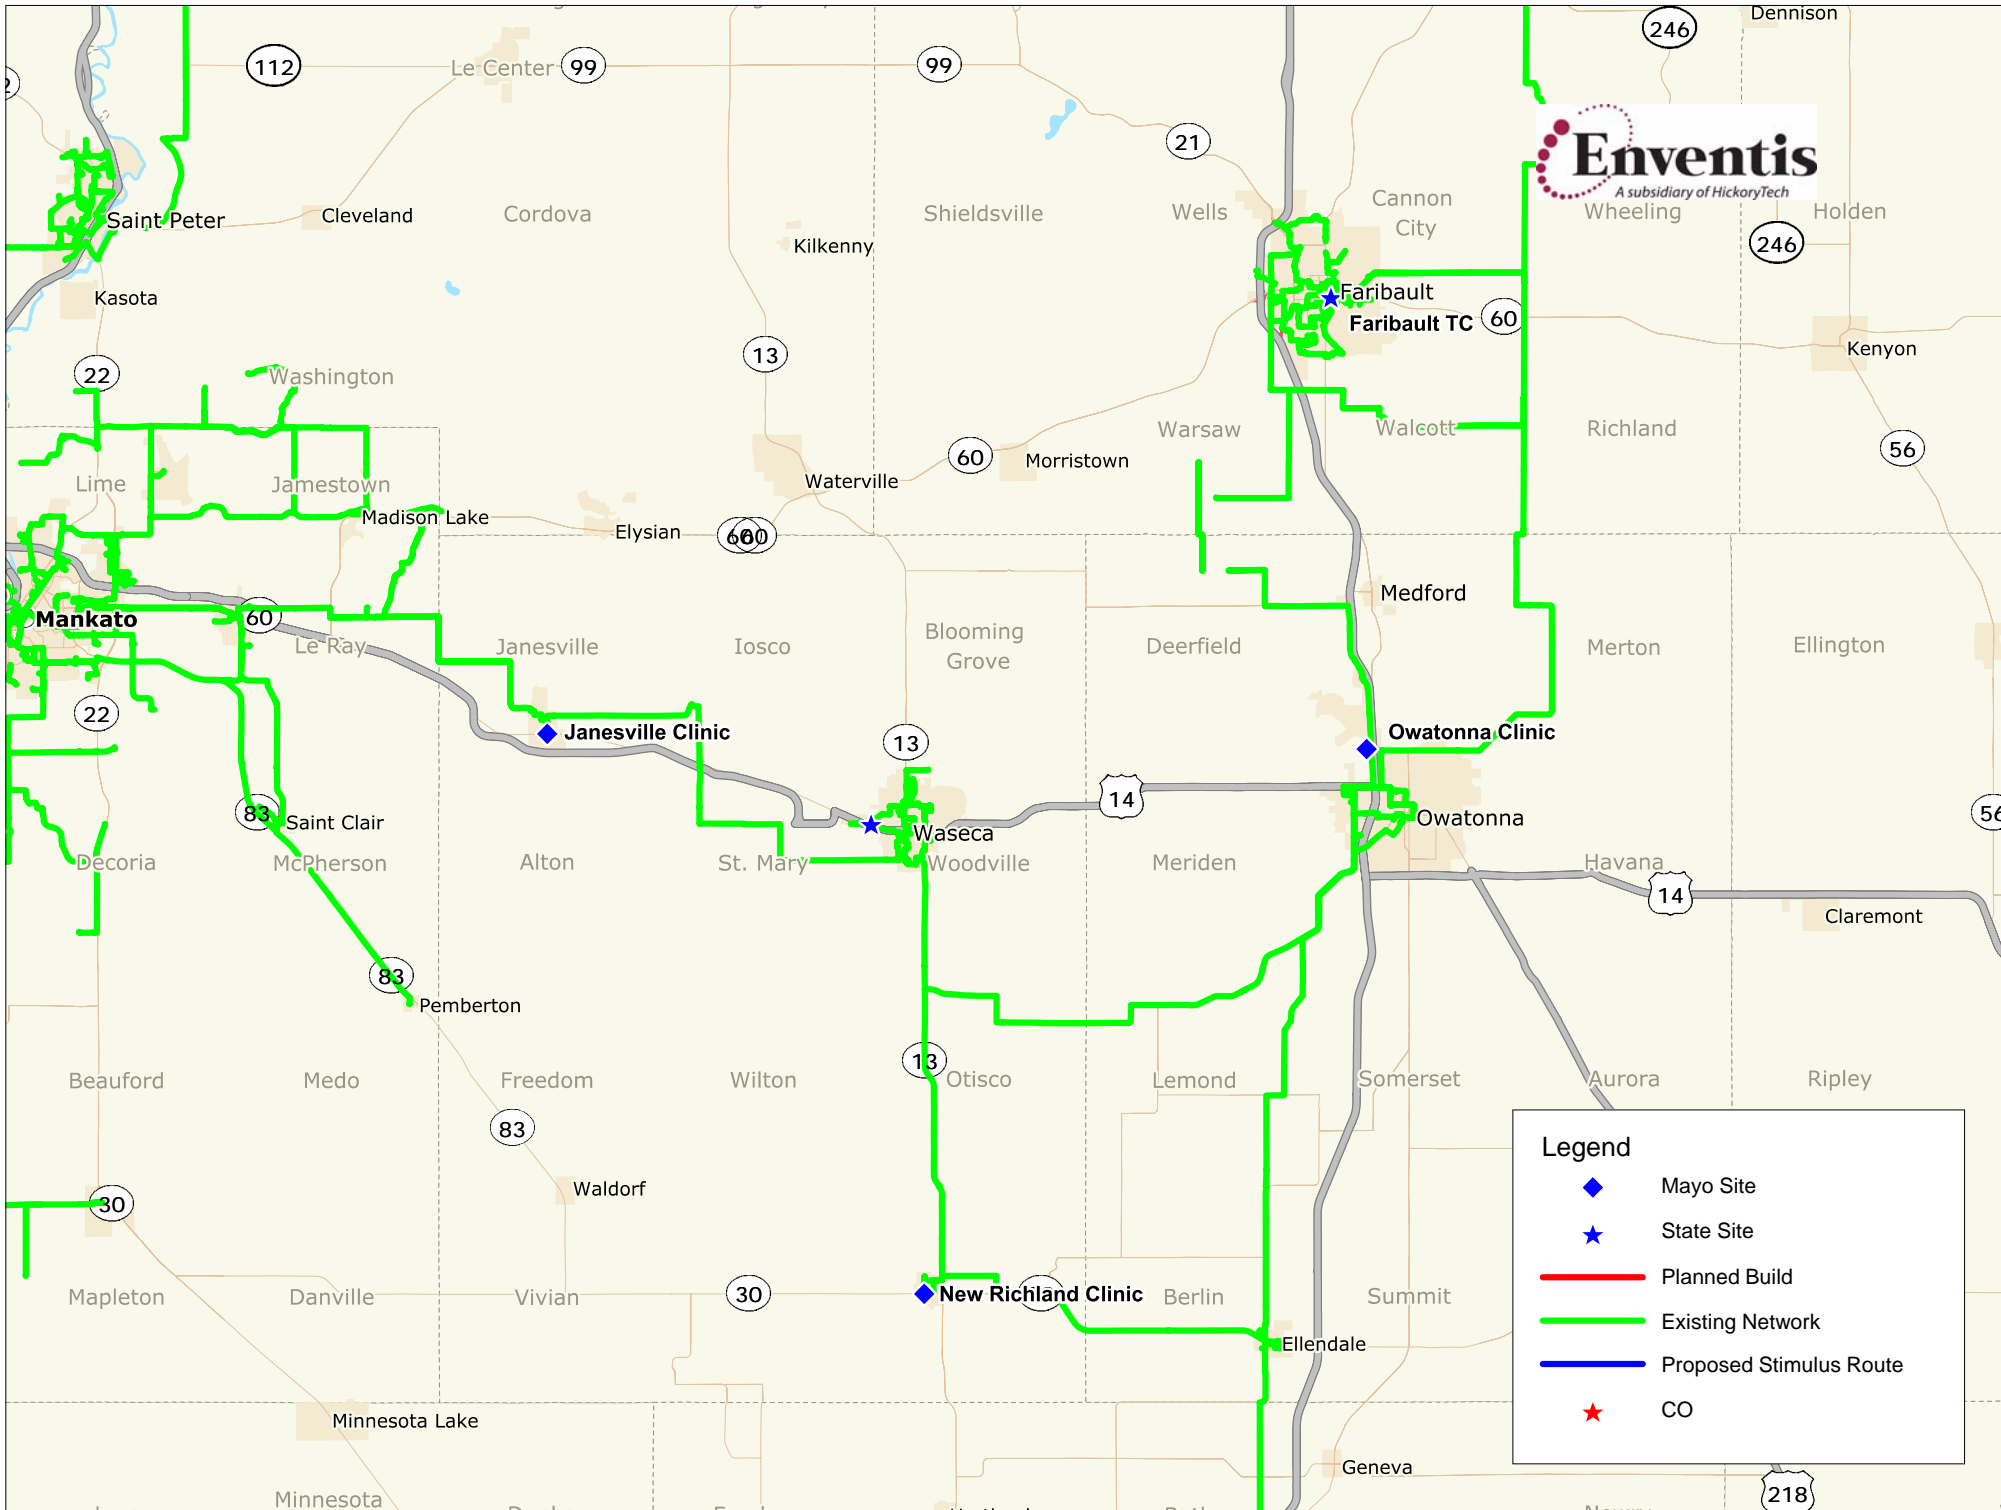

Legend

- ◆ Mayo Site
- ★ State Site
- Planned Build
- Existing Network
- Proposed Stimulus Route
- ★ CO

Legend

- ◆ Mayo Site
- ★ State Site
- Planned Build
- Existing Network
- Proposed Stimulus Route
- ★ CO

Map labels include cities and towns such as Saint Peter, Cleveland, Cordova, Le Center, Wells, Cannon City, Faribault, Faribault TC, Warsaw, Walcott, Richland, Kenyon, Washington, Lime, Jamestown, Madison Lake, Elysian, Waterville, Morrystown, Warsaw, Medford, Mankato, Le Ray, Janesville, Iosco, Blooming Grove, Deerfield, Merton, Ellington, Decoria, Saint Clair, McPherson, Alton, St. Mary, Waseca, Woodville, Meriden, Owatonna, Owatonna Clinic, Havana, Meriden, Ellendale, New Richland Clinic, Berlin, Summit, Ellendale, Geneva, Waldorf, Freedom, Wilton, Otisco, Lemond, Somerset, Aurora, Ripley, Beauford, Medo, Freedom, Wilton, Otisco, Lemond, Somerset, Aurora, Ripley, Pemberton, Danville, Vivian, Minnesota Lake, Minnesota, Dunbar, Freeborn, Hartland, Path, Neway, and Dennison. Road numbers shown include 112, 99, 21, 22, 13, 60, 246, 56, 680, 14, 83, 30, and 218.