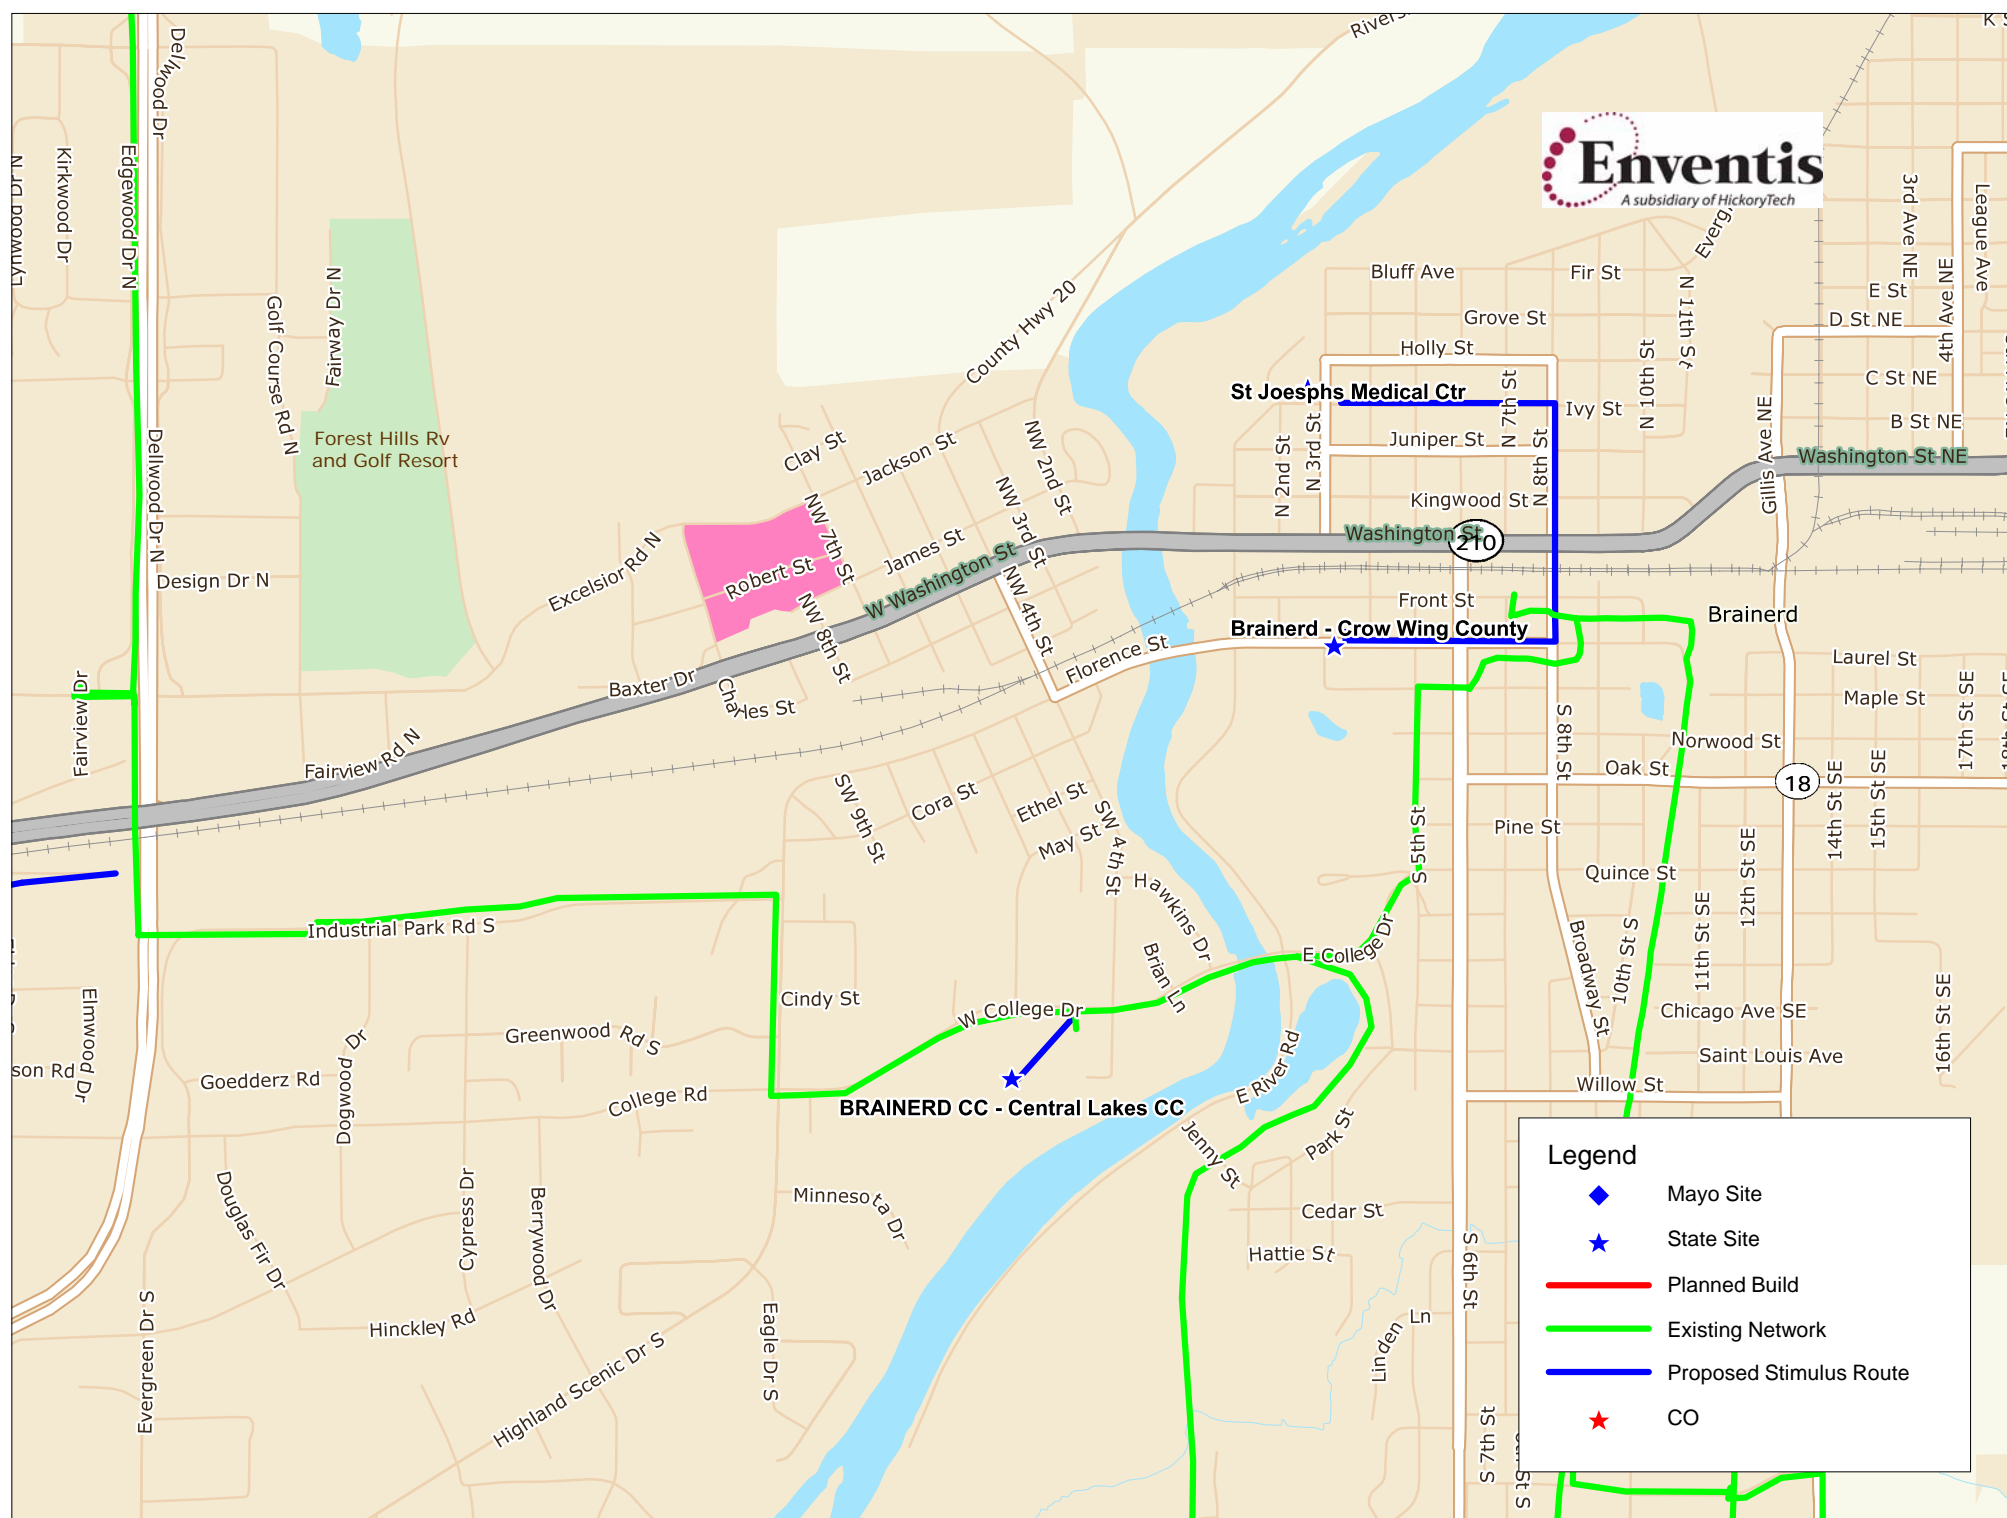

Legend

- ◆ Mayo Site
- ★ State Site
- Planned Build
- Existing Network
- Proposed Stimulus Route
- ★ CO

Legend

- ◆ Mayo Site
- ★ State Site
- Planned Build
- Existing Network
- Proposed Stimulus Route
- ★ CO

Legend

- ◆ Mayo Site
- ★ State Site
- Planned Build
- Existing Network
- Proposed Stimulus Route
- ★ CO

St Josephs Medical Ctr

Brainerd - Crow Wing County

BRAINERD CC - Central Lakes CC

Legend

- ◆ Mayo Site
- ★ State Site
- Planned Build
- Existing Network
- Proposed Stimulus Route
- ★ CO

Map labels include cities and towns such as Saint Peter, Cleveland, Cordova, Le Center, Wells, Cannon City, Faribault, Faribault TC, Warsaw, Walcott, Richland, Kenyon, Washington, Lime, Jamestown, Madison Lake, Elysian, Waterville, Morrystown, Warsaw, Medford, Mankato, Le Ray, Janesville, Iosco, Blooming Grove, Deerfield, Merton, Ellington, Decoria, Saint Clair, McPherson, Alton, St. Mary, Waseca, Woodville, Meriden, Owatonna, Owatonna Clinic, Havana, Meriden, Ellendale, New Richland Clinic, Berlin, Summit, Ellendale, Geneva, Waldorf, Freedom, Wilton, Otisco, Lemond, Somerset, Aurora, Ripley, Beauford, Medo, Freedom, Wilton, Otisco, Lemond, Somerset, Aurora, Ripley, Pemberton, Danville, Vivian, Minnesota Lake, Minnesota, Dunbar, Freeborn, Hartland, Path, Neway, and Dennison. Road numbers shown include 112, 99, 21, 22, 13, 60, 246, 56, 680, 14, 83, 30, and 218.