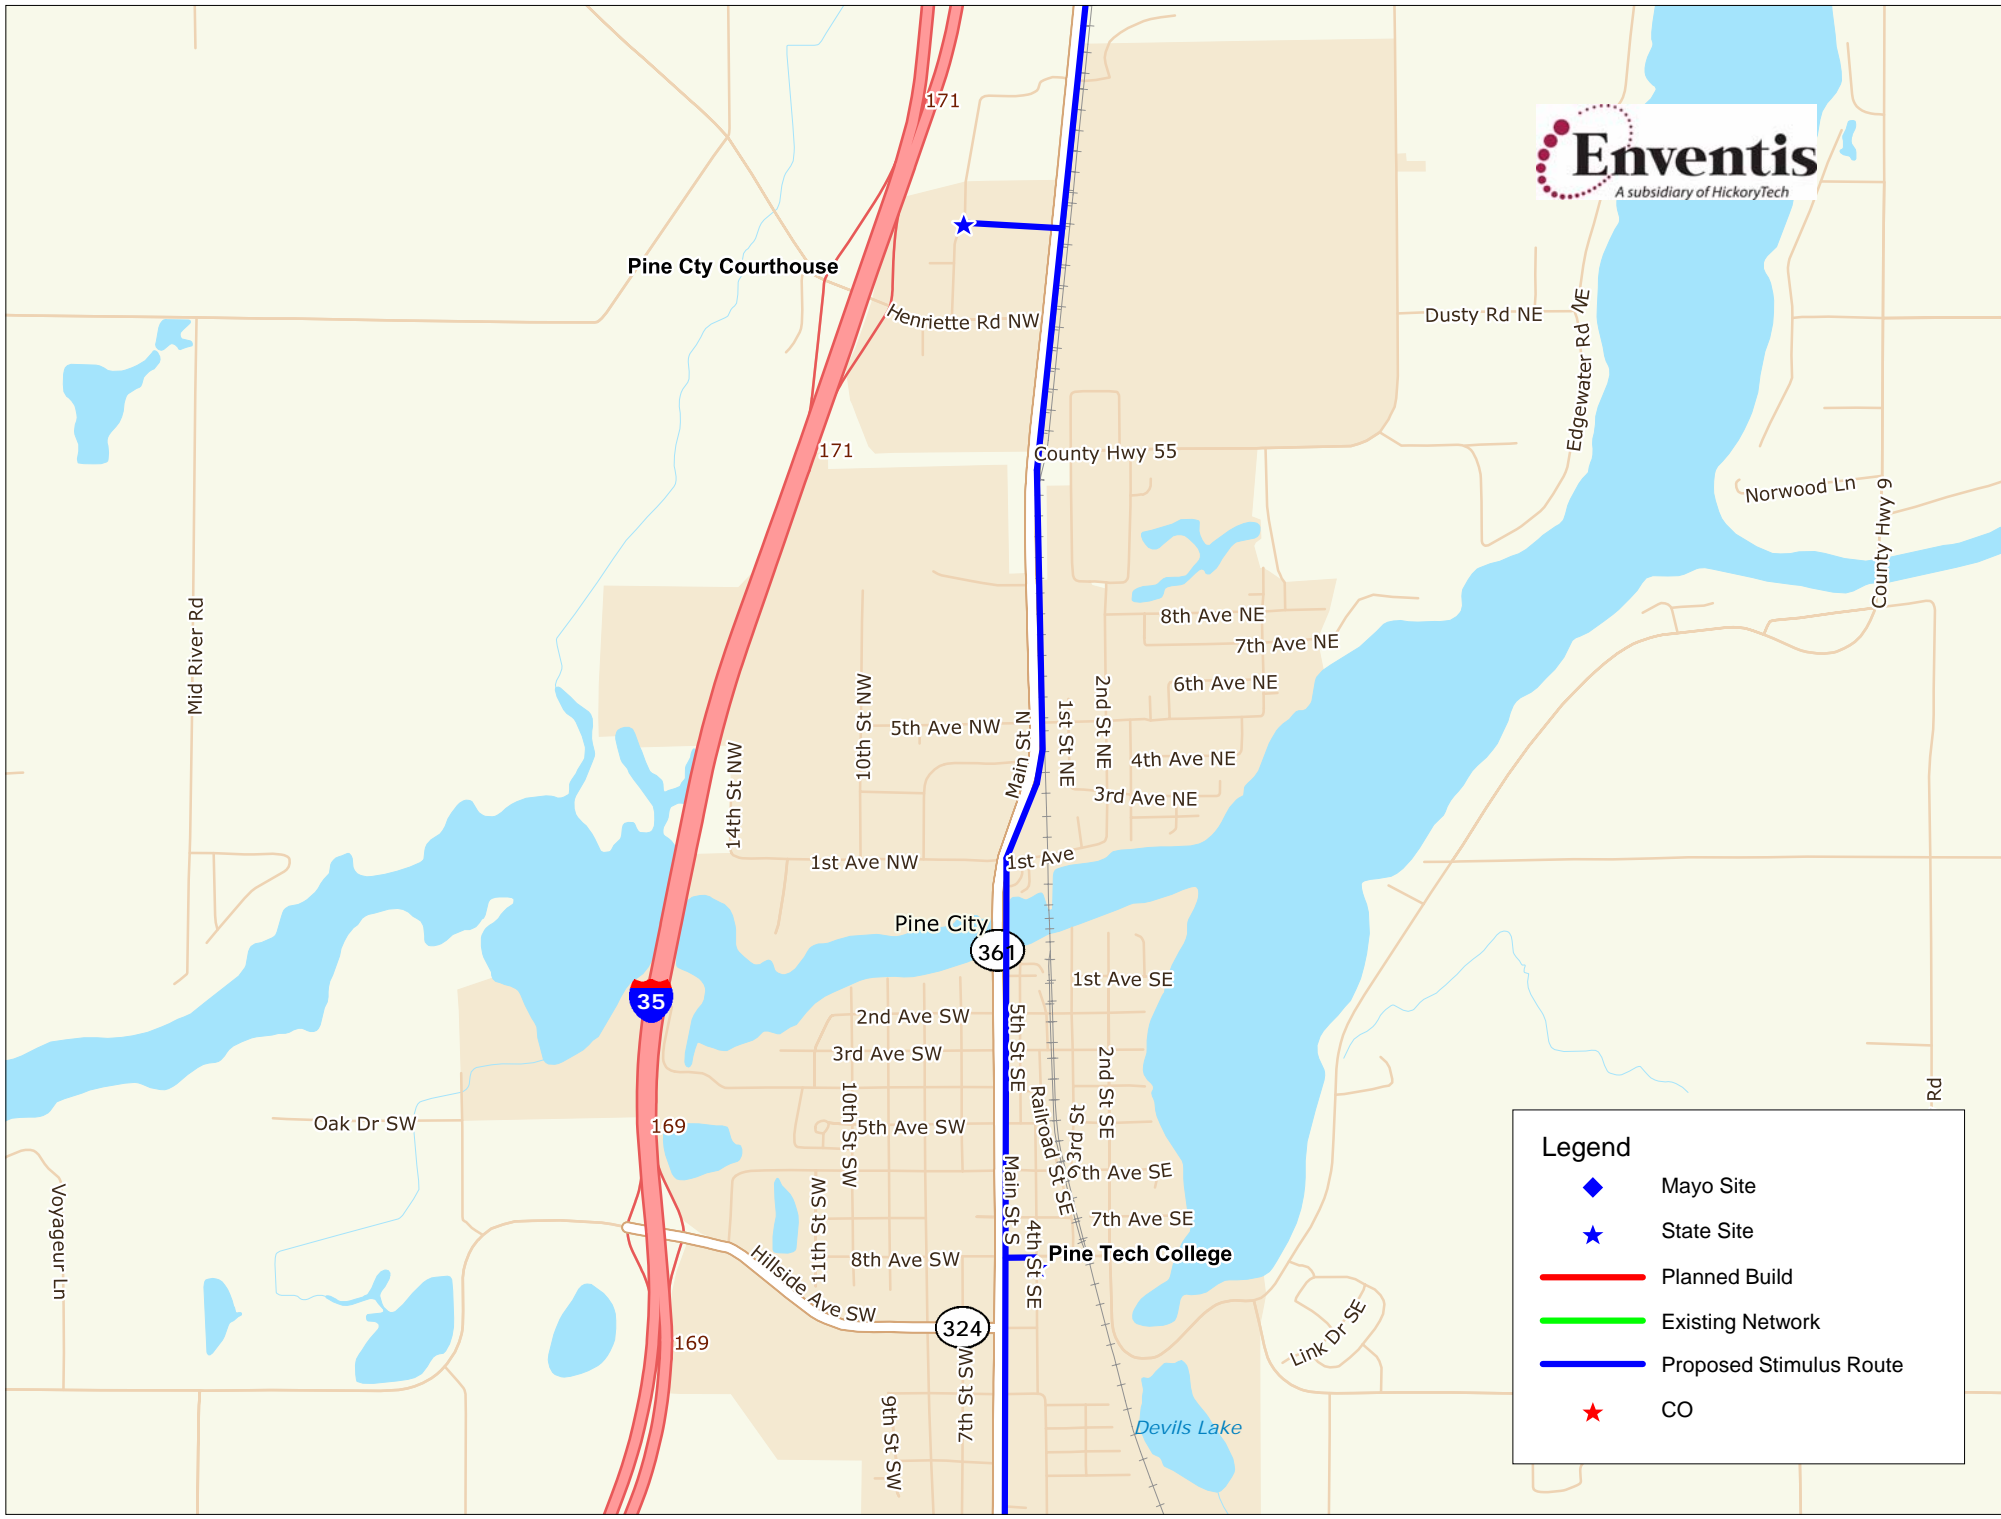

Legend

- ◆ Mayo Site
- ★ State Site
- Planned Build
- Existing Network
- Proposed Stimulus Route
- ★ CO

Pine City Courthouse

Pine Tech College

Legend

- ◆ Mayo Site
- ★ State Site
- Planned Build
- Existing Network
- Proposed Stimulus Route
- ★ CO

Legend

- ◆ Mayo Site
- ★ State Site
- Planned Build
- Existing Network
- Proposed Stimulus Route
- ★ CO

Legend

- ◆ Mayo Site
- ★ State Site
- Planned Build
- Existing Network
- Proposed Stimulus Route
- ★ CO