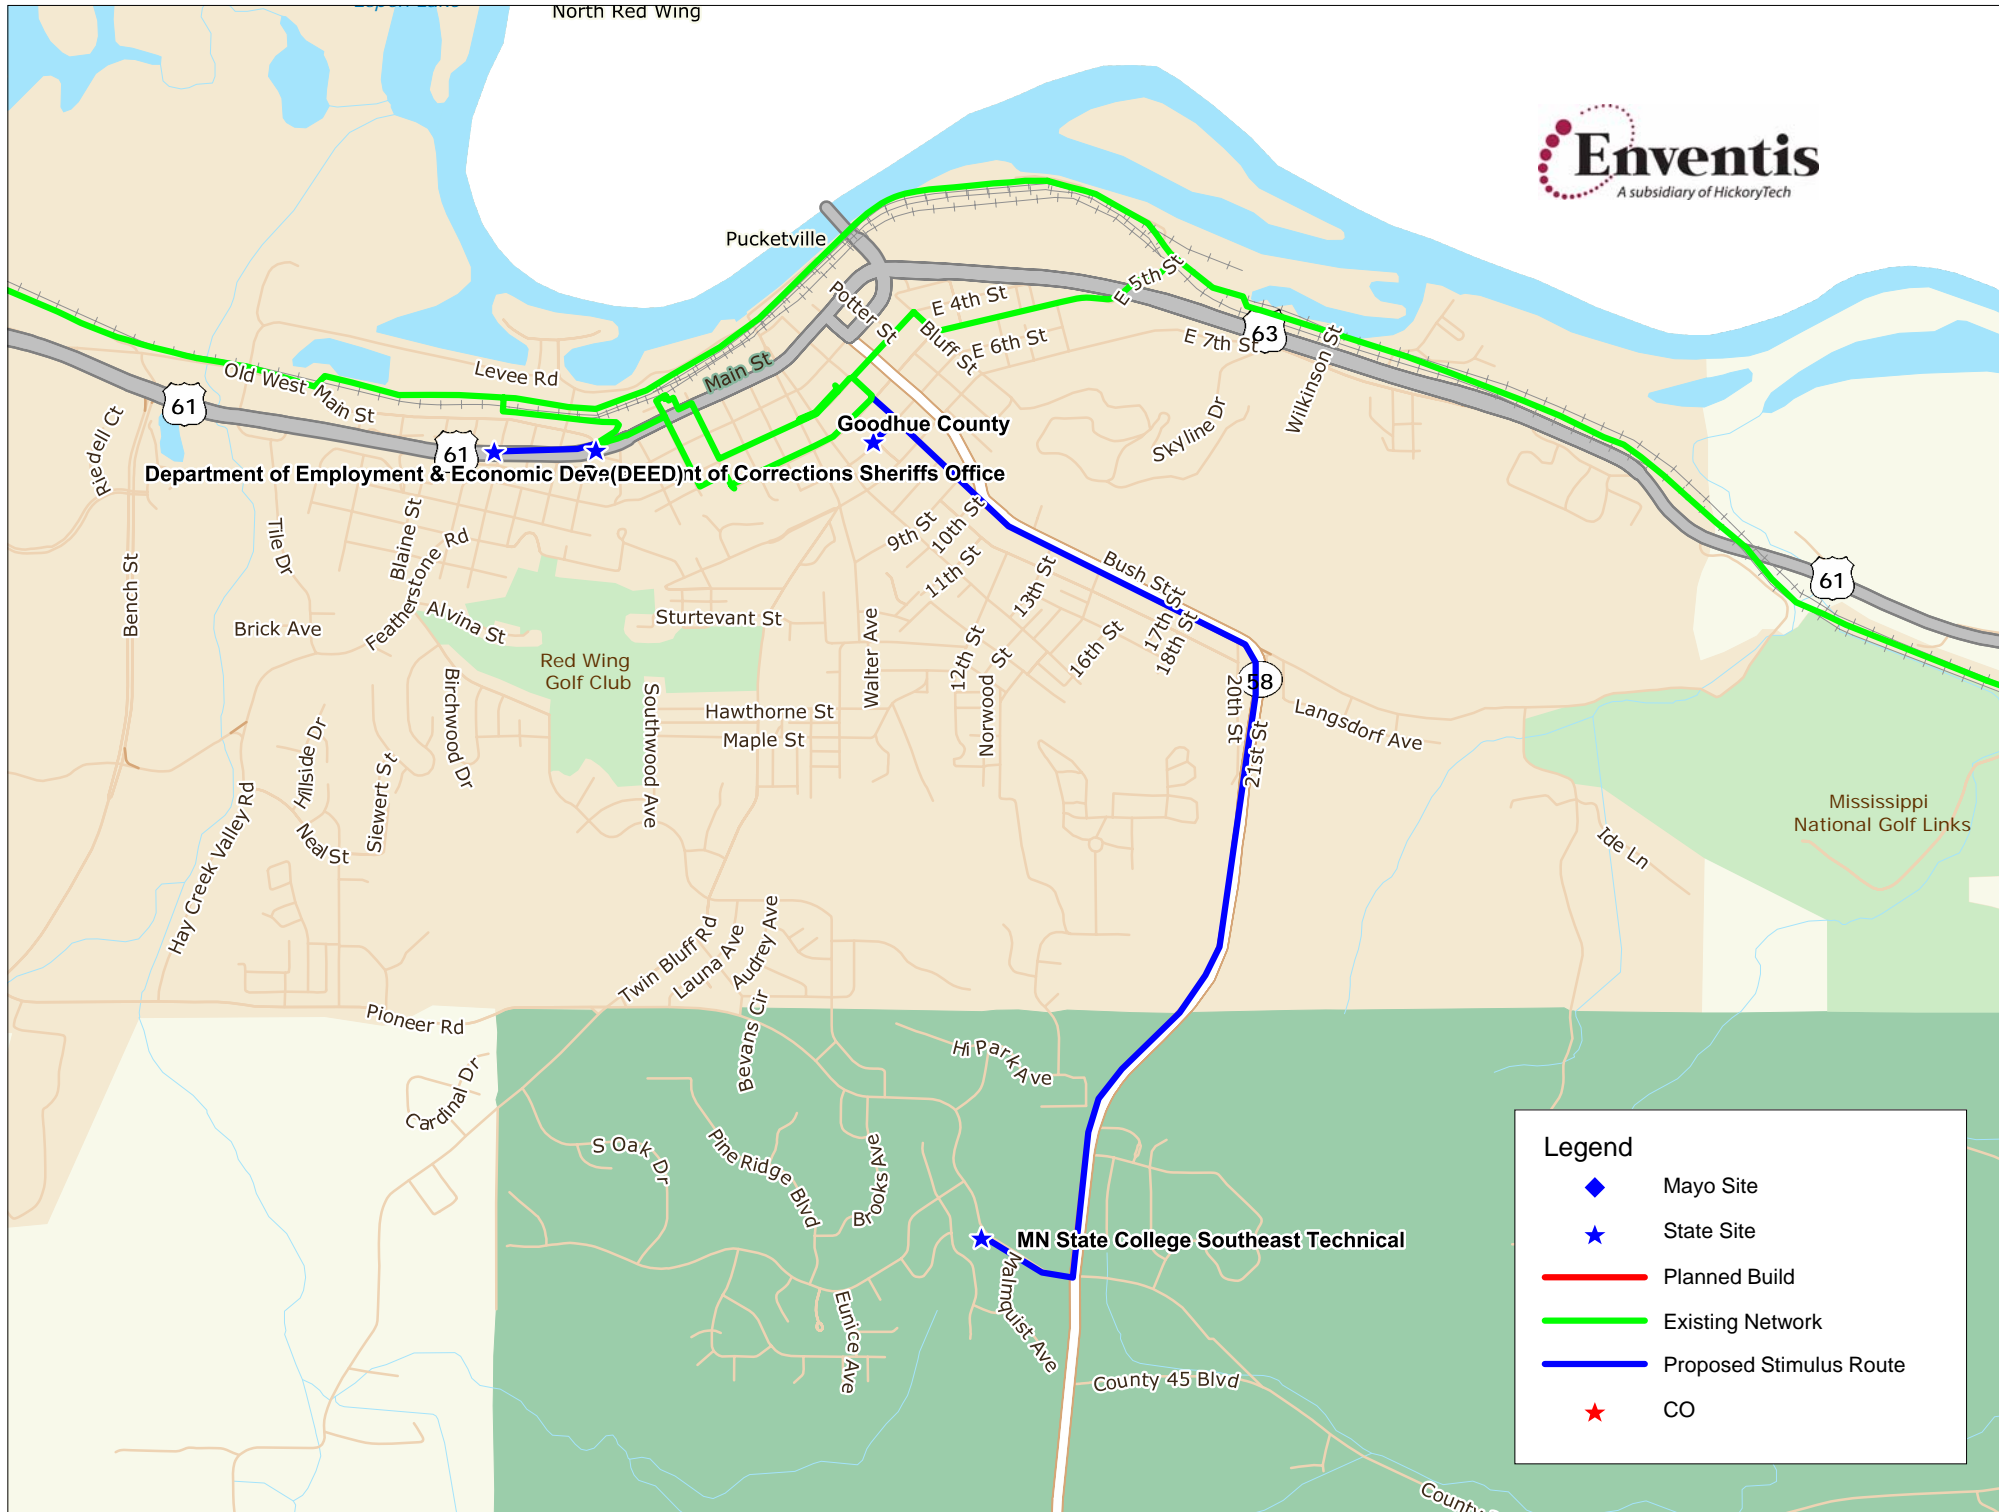

380th Ct

379th Ct

378th St

377th St

Grand Ave

Catch 7

Legend

- ◆ Mayo Site
- ★ State Site
- Planned Build
- Existing Network
- Proposed Stimulus Route
- ★ CO

Map labels include cities and towns such as Saint Peter, Cleveland, Cordova, Le Center, Wells, Cannon City, Faribault, Faribault TC, Warsaw, Walcott, Richland, Kenyon, Washington, Lime, Jamestown, Madison Lake, Elysian, Waterville, Morrystown, Warsaw, Medford, Mankato, Le Ray, Janesville, Iosco, Blooming Grove, Deerfield, Merton, Ellington, Decoria, Saint Clair, McPherson, Alton, St. Mary, Waseca, Woodville, Meriden, Owatonna, Owatonna Clinic, Havana, Meriden, Ellendale, New Richland Clinic, Berlin, Summit, Ellendale, Geneva, Waldorf, Freedom, Wilton, Otisco, Lemond, Somerset, Aurora, Ripley, Beauford, Medo, Freedom, Wilton, Otisco, Lemond, Somerset, Aurora, Ripley, Pemberton, Danville, Vivian, Minnesota Lake, Minnesota, Dunbar, Freeborn, Hartland, Path, Neway, and Dennison. Road numbers shown include 112, 99, 21, 22, 13, 60, 246, 56, 680, 14, 83, 30, and 218.