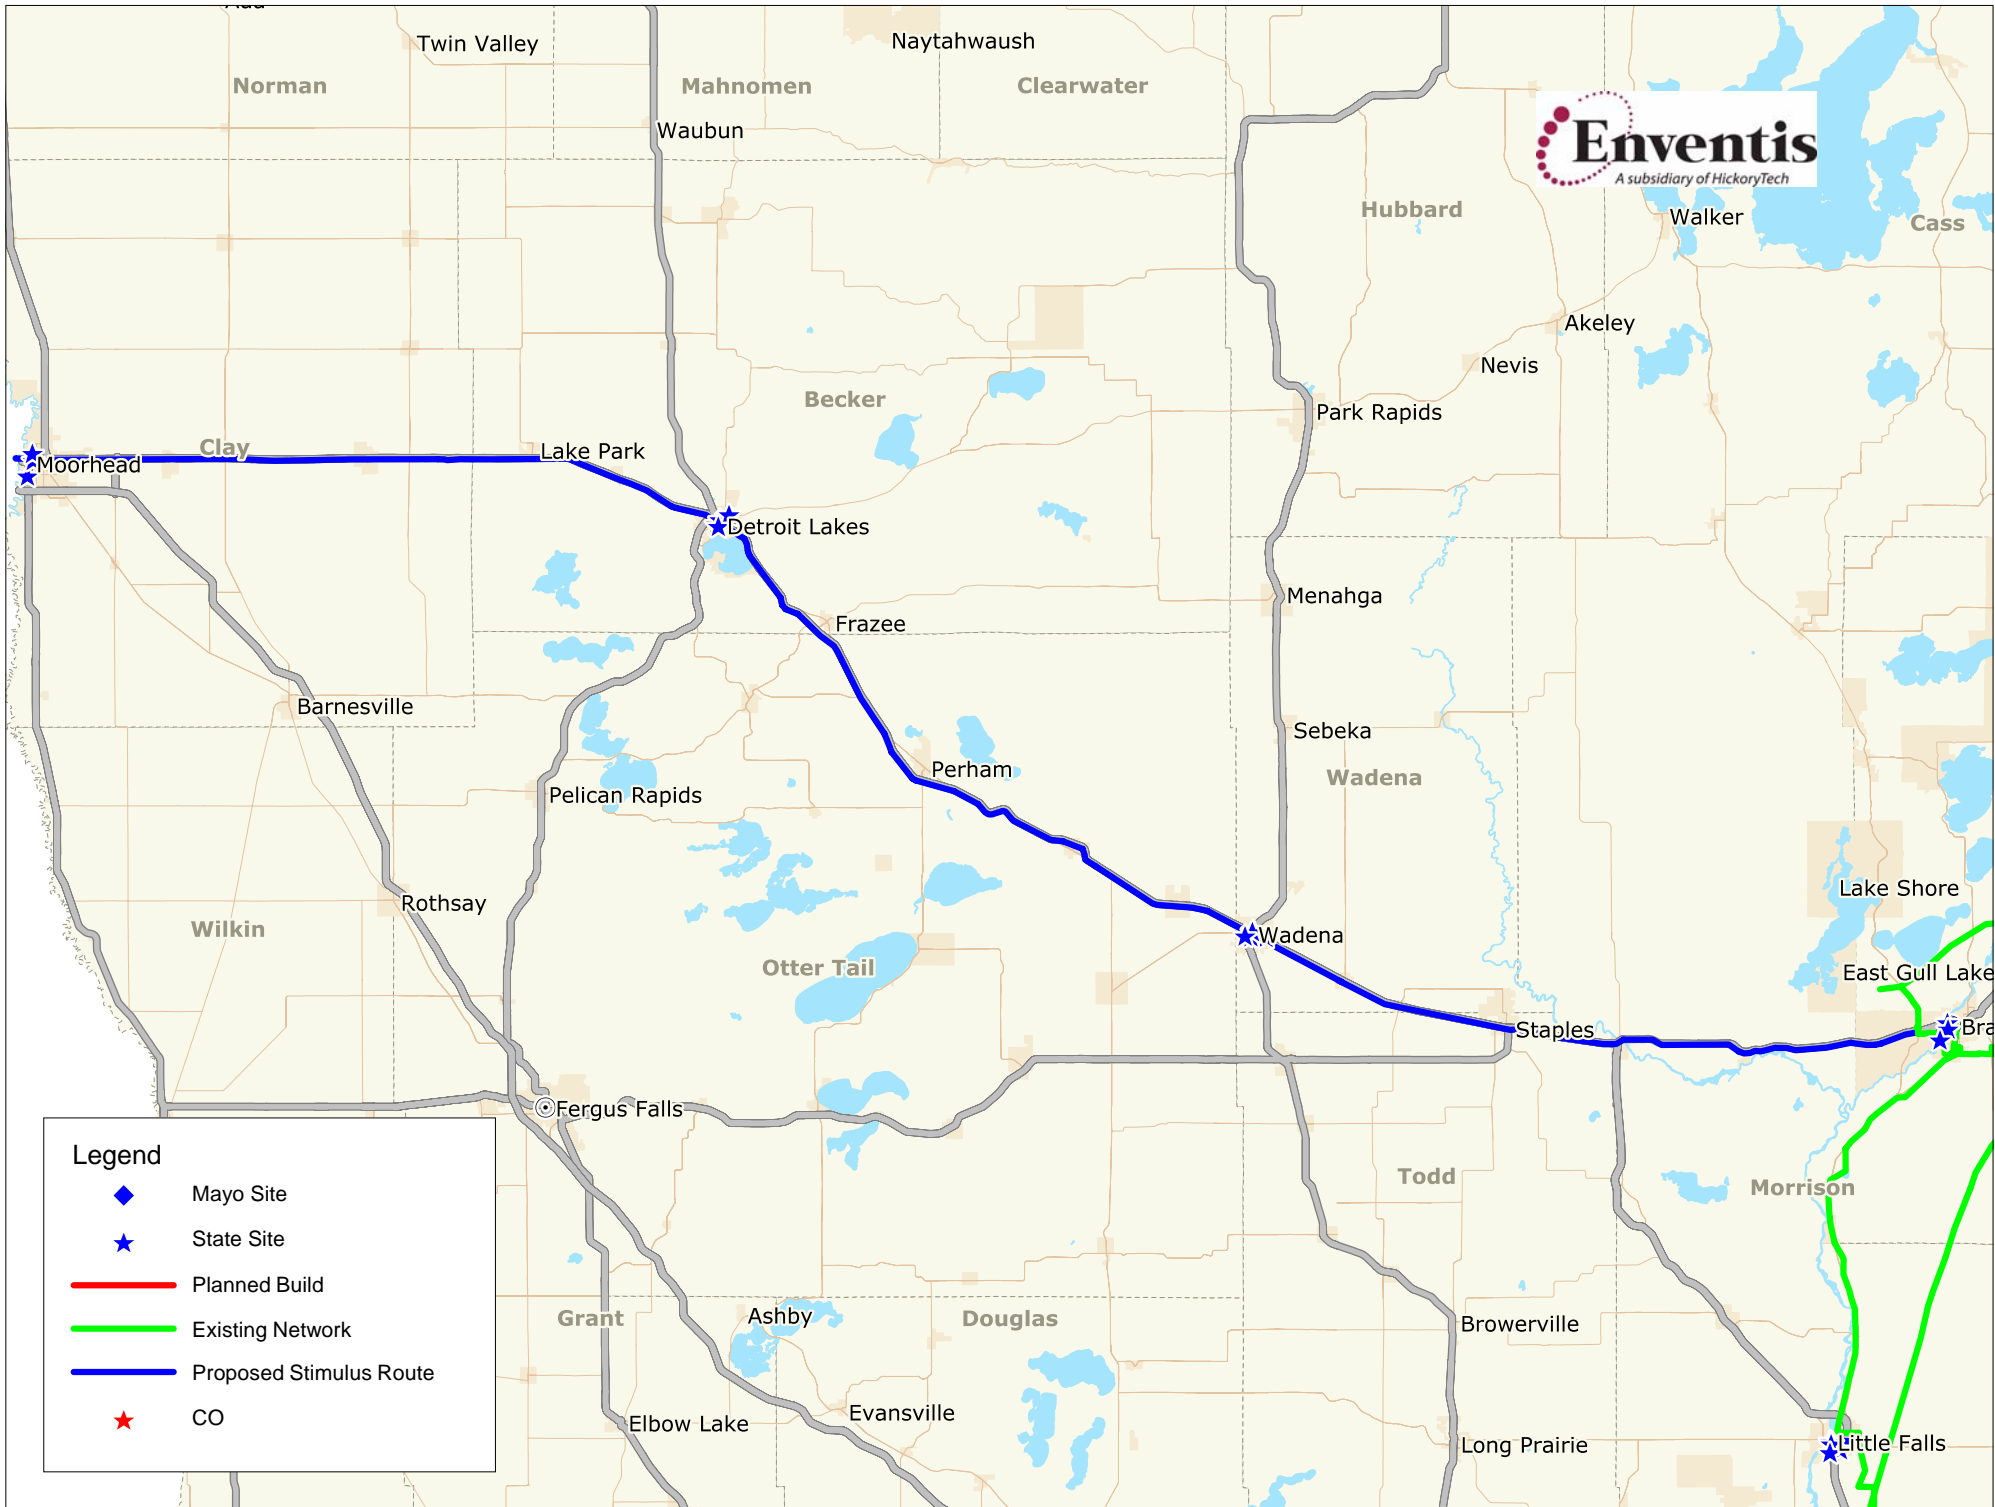

Legend

- ◆ Mayo Site
- ★ State Site
- Planned Build
- Existing Network
- Proposed Stimulus Route
- ★ CO

Legend

- ◆ Mayo Site
- ★ State Site
- Planned Build
- Existing Network
- Proposed Stimulus Route
- ★ CO

Legend

- ◆ Mayo Site
- ★ State Site
- Planned Build
- Existing Network
- Proposed Stimulus Route
- ★ CO

St Josephs Medical Ctr

Brainerd - Crow Wing County

BRAINERD CC - Central Lakes CC

Legend

- ◆ Mayo Site
- ★ State Site
- Planned Build
- Existing Network
- Proposed Stimulus Route
- ★ CO