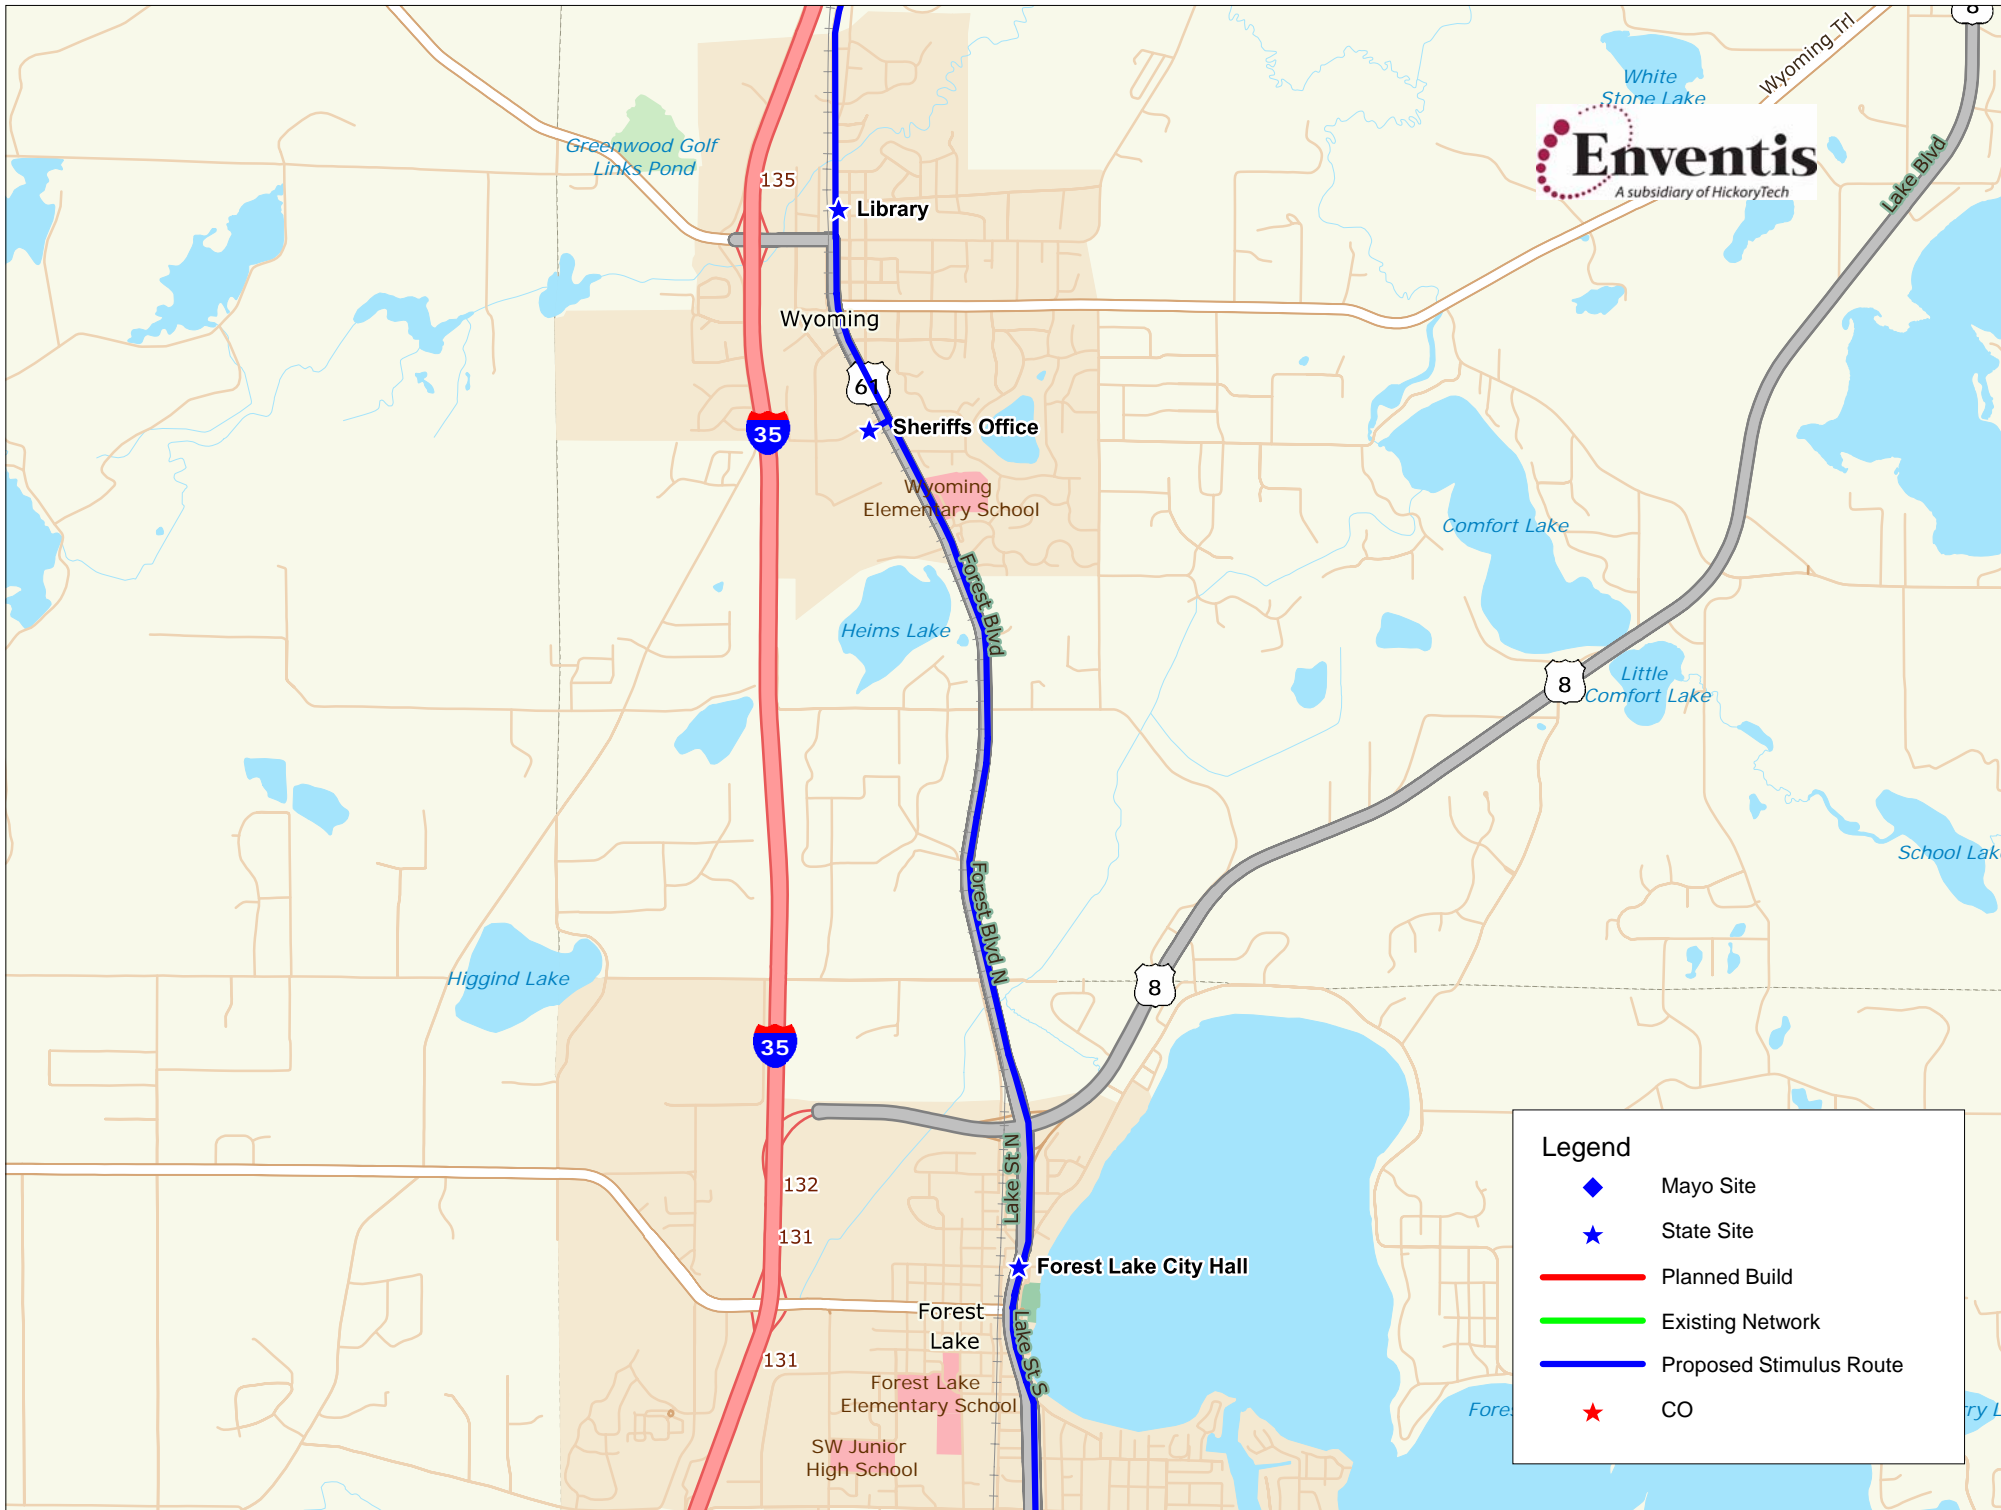

380th Ct

379th Ct

378th St

377th St

Grand Ave

Catch 7

Legend

- ◆ Mayo Site
- ★ State Site
- Planned Build
- Existing Network
- Proposed Stimulus Route
- ★ CO

Legend

- ◆ Mayo Site
- ★ State Site
- Planned Build
- Existing Network
- Proposed Stimulus Route
- ★ CO

Legend

- ◆ Mayo Site
- ★ State Site
- Planned Build
- Existing Network
- Proposed Stimulus Route
- ★ CO