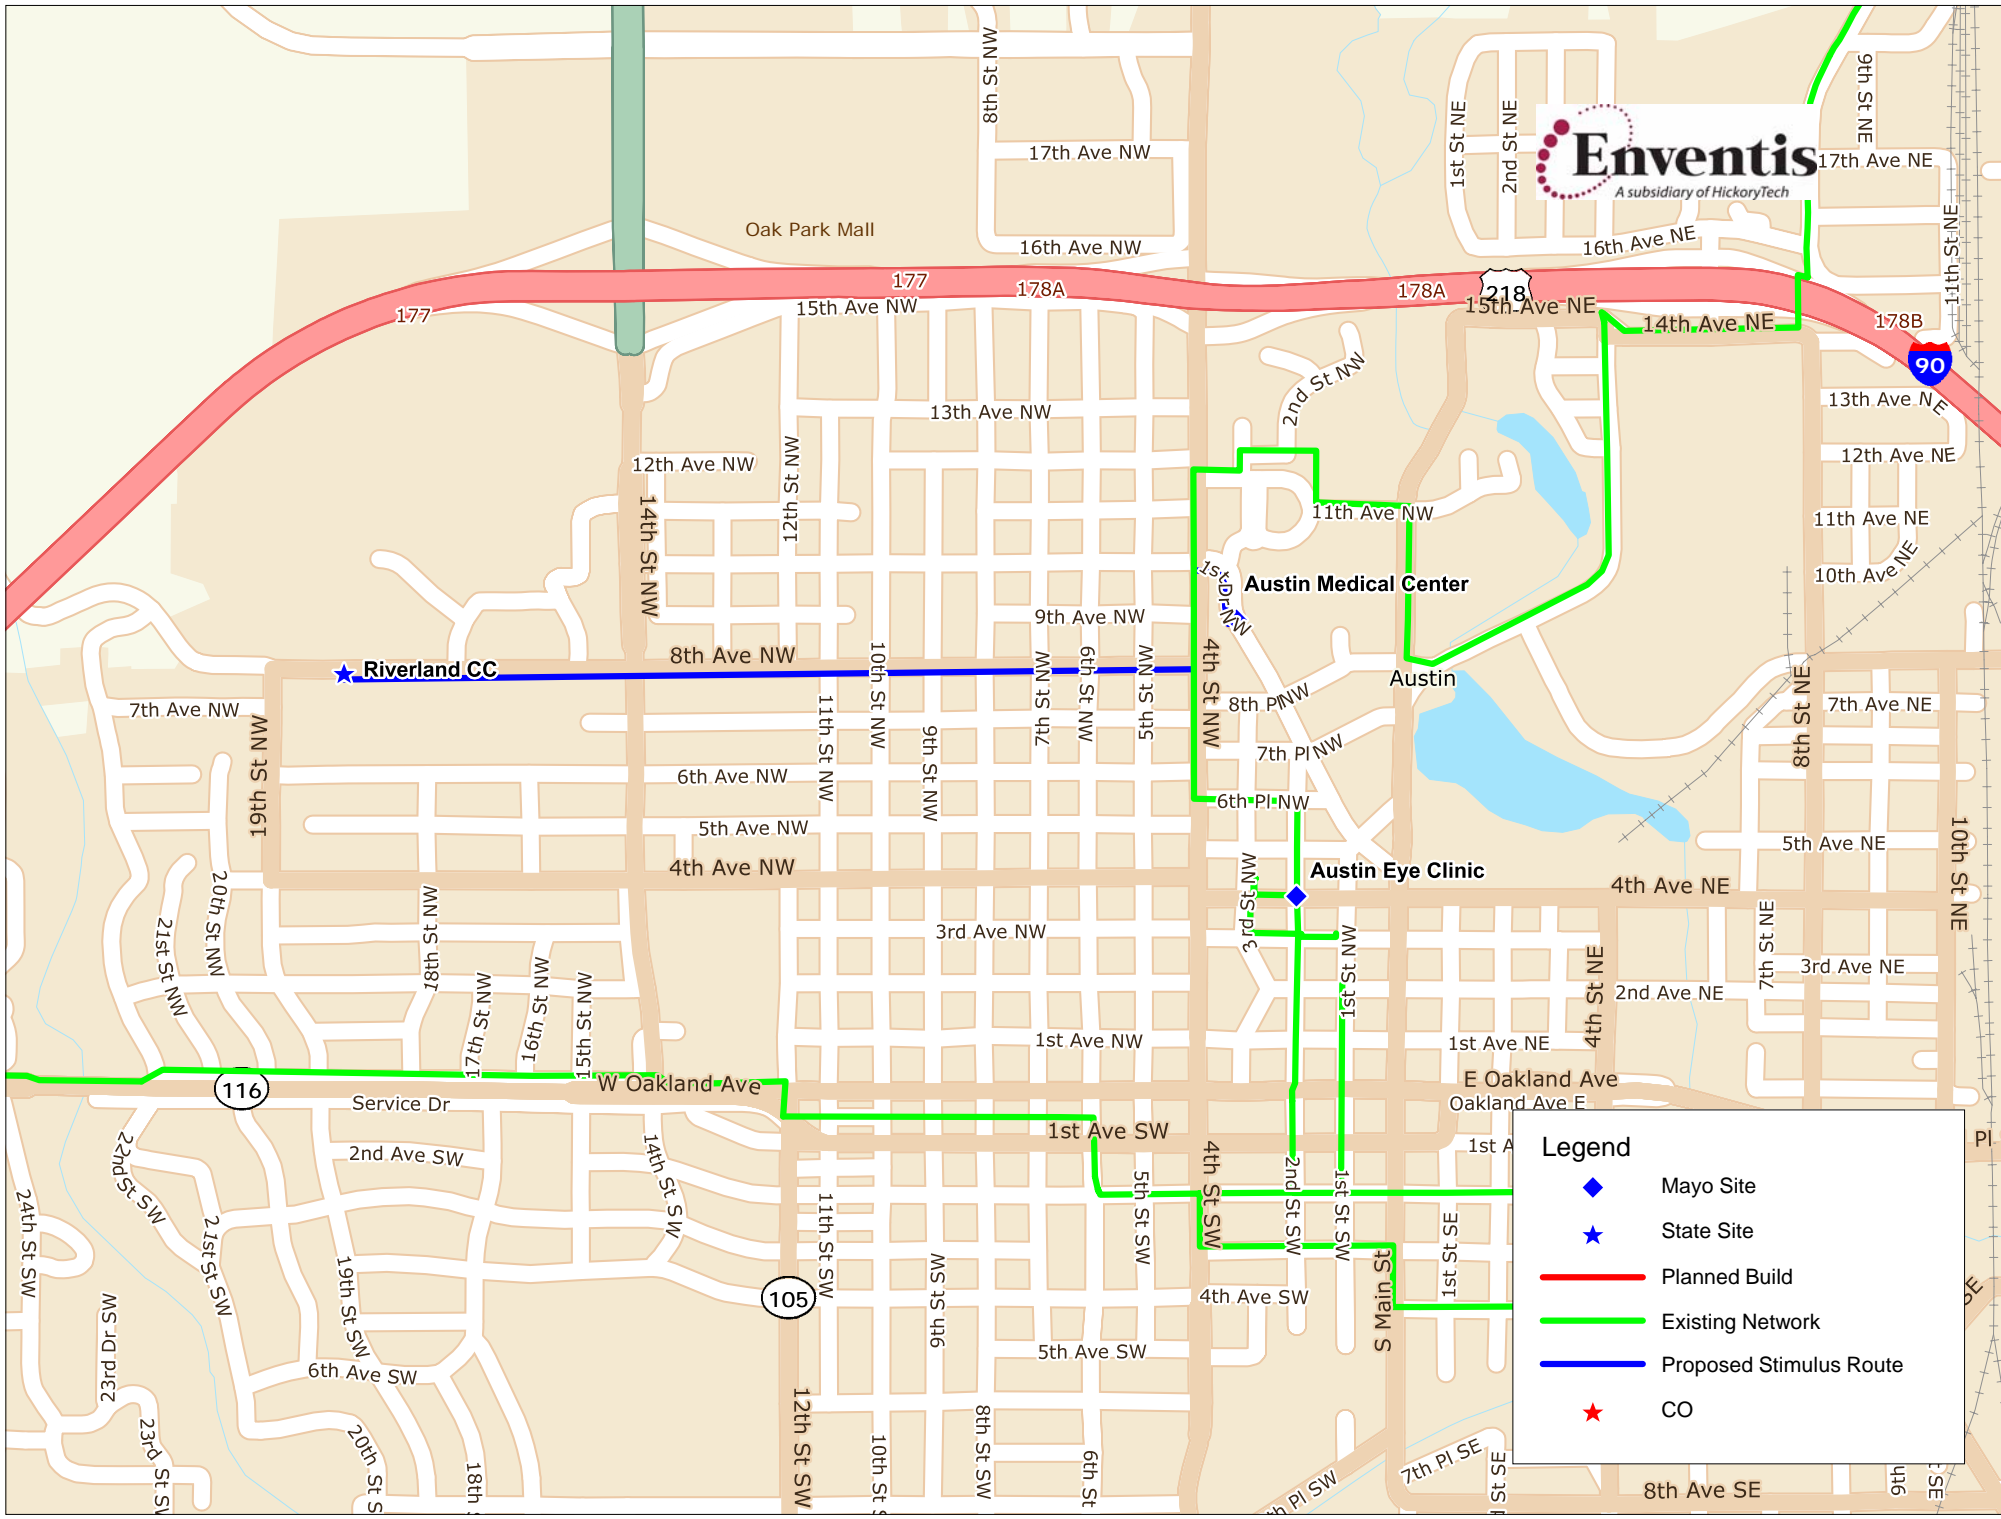

Legend

- ◆ Mayo Site
- ★ State Site
- Planned Build
- Existing Network
- Proposed Stimulus Route
- ★ CO

Legend

- ◆ Mayo Site
- ★ State Site
- Planned Build
- Existing Network
- Proposed Stimulus Route
- ★ CO

Map labels include cities and towns such as Saint Peter, Cleveland, Cordova, Le Center, Wells, Cannon City, Faribault, Faribault TC, Warsaw, Walcott, Richland, Kenyon, Washington, Lime, Jamestown, Madison Lake, Elysian, Waterville, Morrystown, Warsaw, Medford, Mankato, Le Ray, Janesville, Iosco, Blooming Grove, Deerfield, Merton, Ellington, Decoria, Saint Clair, McPherson, Alton, St. Mary, Waseca, Woodville, Meriden, Owatonna, Owatonna Clinic, Havana, Meriden, Ellendale, New Richland Clinic, Berlin, Summit, Ellendale, Geneva, Waldorf, Freedom, Wilton, Otisco, Lemond, Somerset, Aurora, Ripley, Beauford, Medo, Freedom, Wilton, Otisco, Lemond, Somerset, Aurora, Ripley, Pemberton, Danville, Vivian, Minnesota Lake, Minnesota, Dunbar, Freeborn, Hartland, Path, Neway, and Dennison. Road numbers shown include 112, 99, 21, 22, 13, 60, 246, 56, 680, 14, 83, 30, and 218.