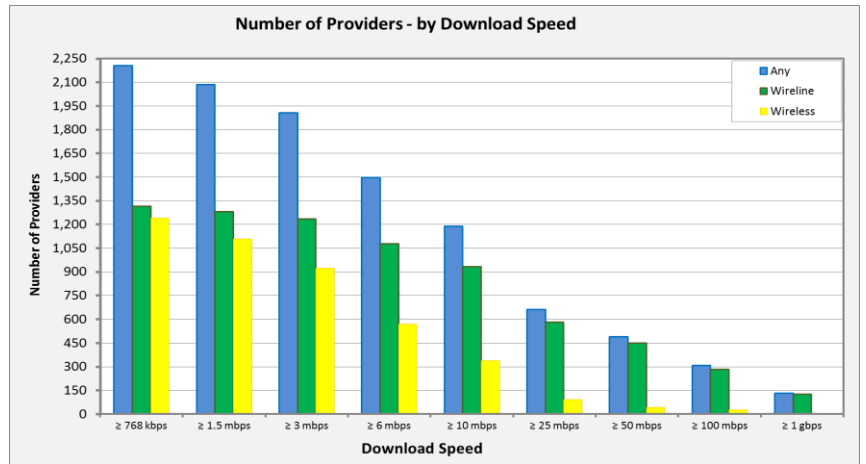

Number of Providers by Download Speed

This chart displays the number of wireline and wireless providers with reported download speeds for various speed tiers.