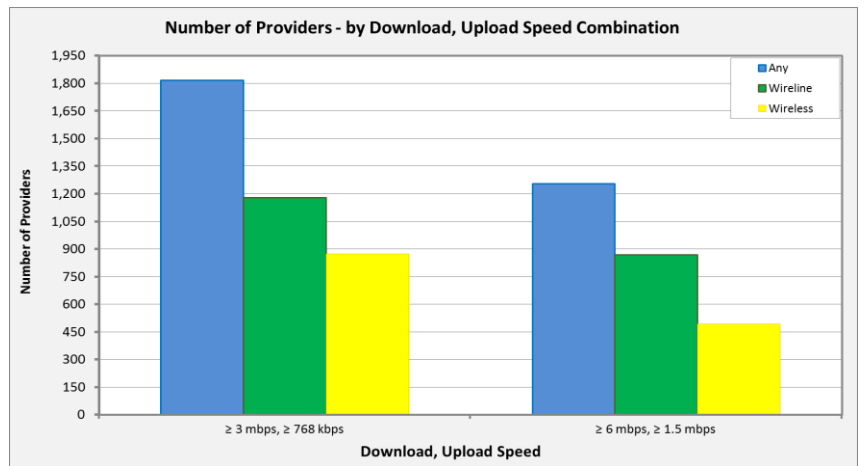

Number of Providers by Download and Upload Speed Combinations

This chart displays the number of wireline and wireless providers with reported speed combinations ≥ 3 mbps download and ≥ 768 kbps upload, as well as the number of providers with reported speed combinations of ≥ 6 mbps download and ≥ 1.5 mbps upload.