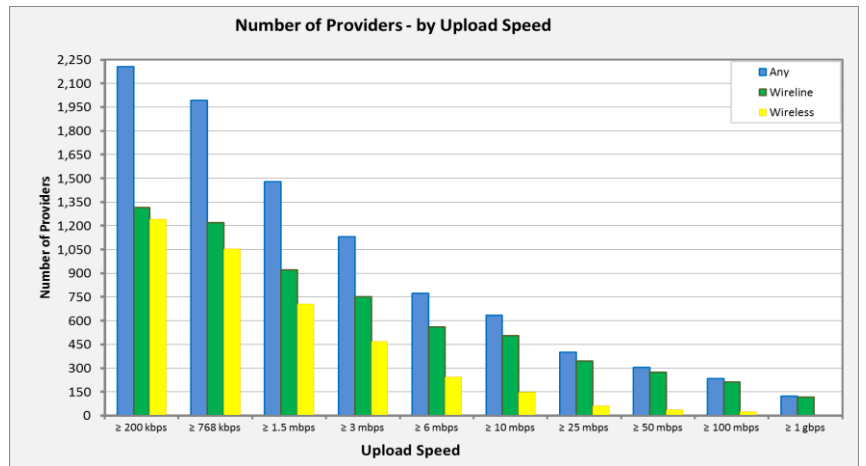

Report Description:

This report highlights the number of providers who offer broadband service at particular speed tiers (or above).

- Data as of December 2013, Report published July 2014

Map

The map illustrates the number of providers offering a download speed of greater than 3 mbps, and an upload speed of greater than 768 kbps.

Table

This table displays the number of providers, by state, with reported access to download speeds ≥ 3 mbps and upload speeds ≥ 768 kbps.

State Name	State Abbr.	# Providers with DL ≥ 3 mbps, UL ≥ 768 kbps	State Name	State Abbr.	# Providers with DL ≥ 3 mbps, UL ≥ 768 kbps
Alaska	AK	16	Mississippi	MS	36
Alabama	AL	44	Montana	MT	30
Arkansas	AR	42	North Carolina	NC	55
American Samoa	AS	1	North Dakota	ND	30
Arizona	AZ	50	Nebraska	NE	59
California	CA	67	New Hampshire	NH	26
Colorado	CO	81	New Jersey	NJ	25
Connecticut	CT	18	New Mexico	NM	38
District of Columbia	DC	16	Nevada	NV	39
Delaware	DE	12	New York	NY	63
Florida	FL	37	Ohio	OH	85
Georgia	GA	68	Oklahoma	OK	65
Guam	GU	5	Oregon	OR	94
Hawaii	HI	10	Pennsylvania	PA	70
Iowa	IA	171	Puerto Rico	PR	13
Idaho	ID	50	Rhode Island	RI	15
Illinois	IL	131	South Carolina	SC	35
Indiana	IN	77	South Dakota	SD	41
Kansas	KS	71	Tennessee	TN	59
Kentucky	KY	64	Texas	TX	133
Louisiana	LA	36	Utah	UT	51
Massachusetts	MA	23	Virginia	VA	40
Maryland	MD	41	U.S. Virgin Islands	VI	5
Maine	ME	28	Vermont	VT	20
Michigan	MI	99	Washington	WA	82
Minnesota	MN	100	Wisconsin	WI	85
Missouri	MO	89	West Virginia	WV	19
Northern Mariana Islands	MP	2	Wyoming	WY	26

Number of Providers by Download Speed

This chart displays the number of wireline and wireless providers with reported download speeds for various speed tiers.

Number of Providers by Upload Speed

This chart displays the number of wireline and wireless providers with reported upload speeds for various speed tiers.