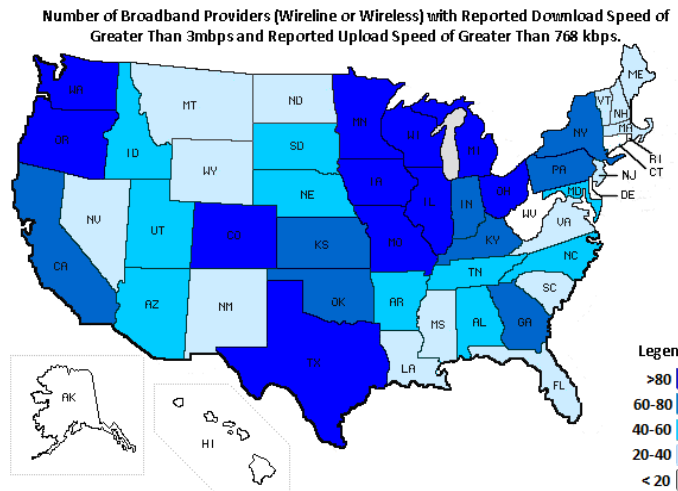

Report Description:

This report highlights the number of providers who offer broadband service at particular speed tiers (or above).

- Data as of December 2013, Report published July 2014

Map

The map illustrates the number of providers offering a download speed of greater than 3 mbps, and an upload speed of greater than 768 kbps.

Table

This table displays the number of providers, by state, with reported access to download speeds ≥ 3 mbps and upload speeds ≥ 768 kbps.

State Name	State Abbr.	# Providers with DL ≥ 3 mbps, UL ≥ 768 kbps	State Name	State Abbr.	# Providers with DL ≥ 3 mbps, UL ≥ 768 kbps
Alaska	AK	16	Mississippi	MS	36
Alabama	AL	44	Montana	MT	30
Arkansas	AR	42	North Carolina	NC	55
American Samoa	AS	1	North Dakota	ND	30
Arizona	AZ	50	Nebraska	NE	59
California	CA	67	New Hampshire	NH	26
Colorado	CO	81	New Jersey	NJ	25
Connecticut	CT	18	New Mexico	NM	38
District of Columbia	DC	16	Nevada	NV	39
Delaware	DE	12	New York	NY	63
Florida	FL	37	Ohio	OH	85
Georgia	GA	68	Oklahoma	OK	65
Guam	GU	5	Oregon	OR	94
Hawaii	HI	10	Pennsylvania	PA	70
Iowa	IA	171	Puerto Rico	PR	13
Idaho	ID	50	Rhode Island	RI	15
Illinois	IL	131	South Carolina	SC	35
Indiana	IN	77	South Dakota	SD	41
Kansas	KS	71	Tennessee	TN	59
Kentucky	KY	64	Texas	TX	133
Louisiana	LA	36	Utah	UT	51
Massachusetts	MA	23	Virginia	VA	40
Maryland	MD	41	U.S. Virgin Islands	VI	5
Maine	ME	28	Vermont	VT	20
Michigan	MI	99	Washington	WA	82
Minnesota	MN	100	Wisconsin	WI	85
Missouri	MO	89	West Virginia	WV	19
Northern Mariana Islands	MP	2	Wyoming	WY	26